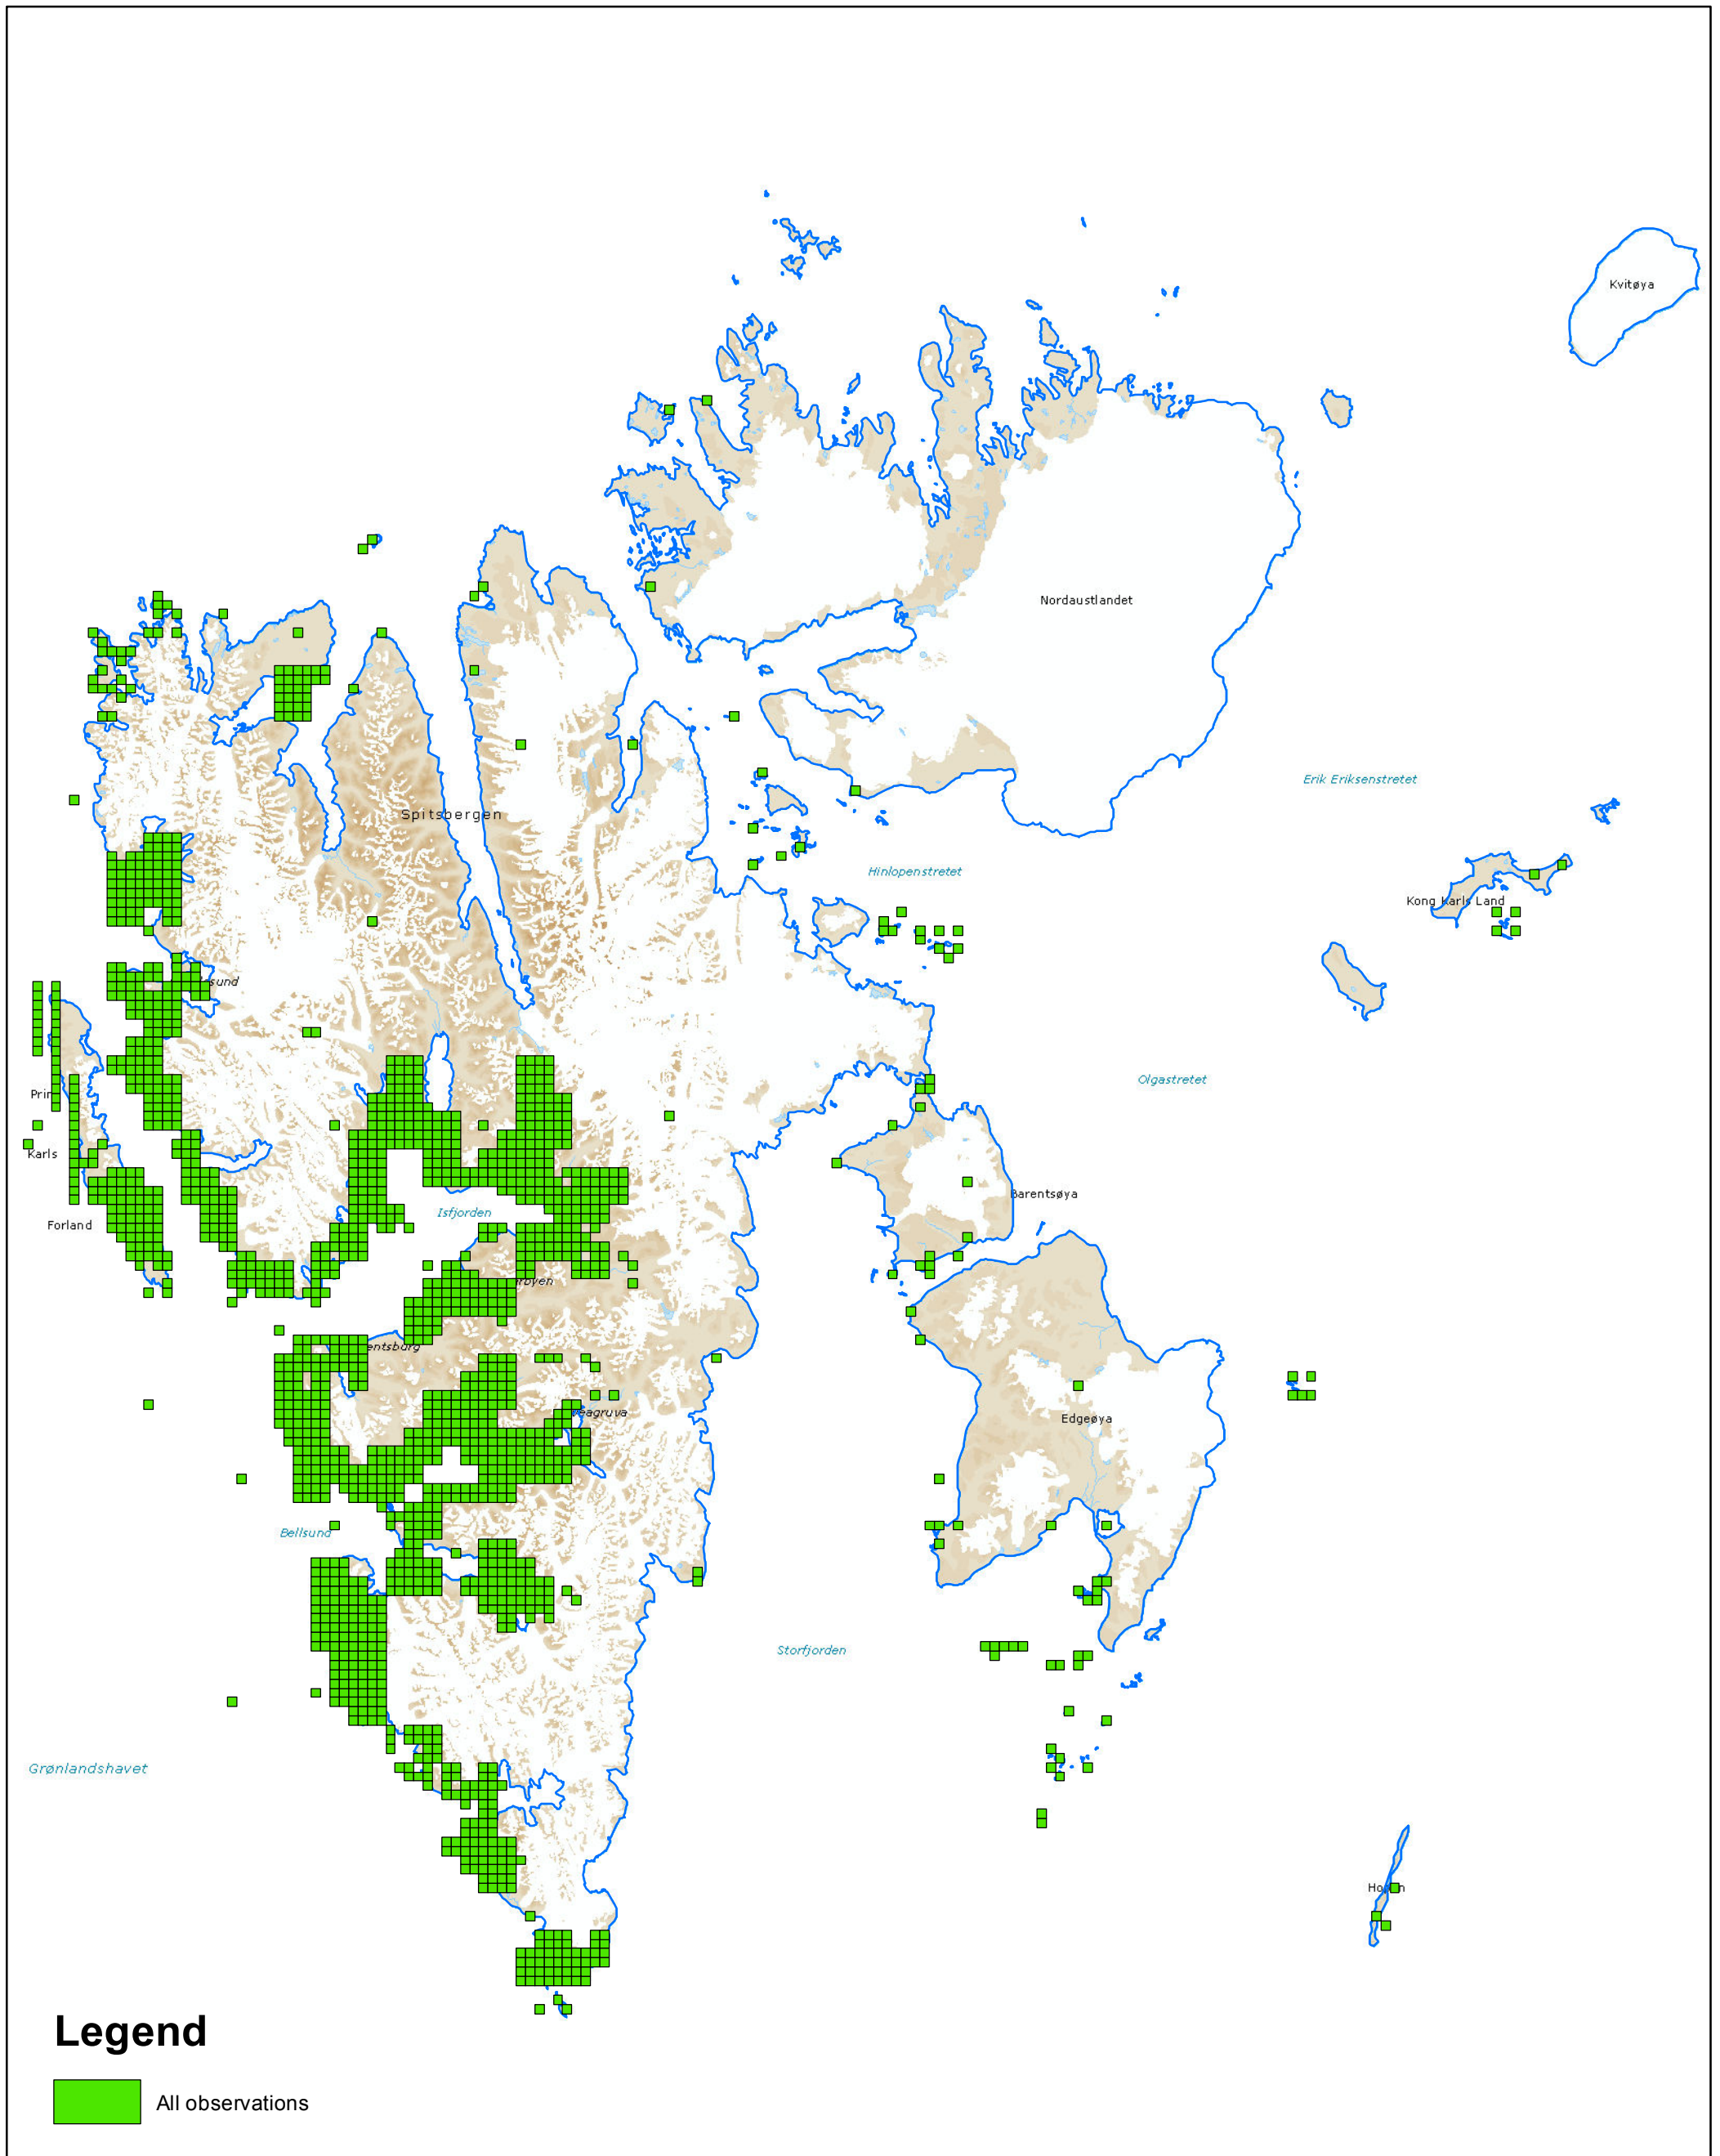

Barnacle geese (*Branta leucopsis*)

All observations

Legend

 All observations

WGS84, UTM 33N

Base map:
WMS Svalbard map S100 from the Norwegian Polar Institute
Licensed from Digital Norway

100

 Kilometers