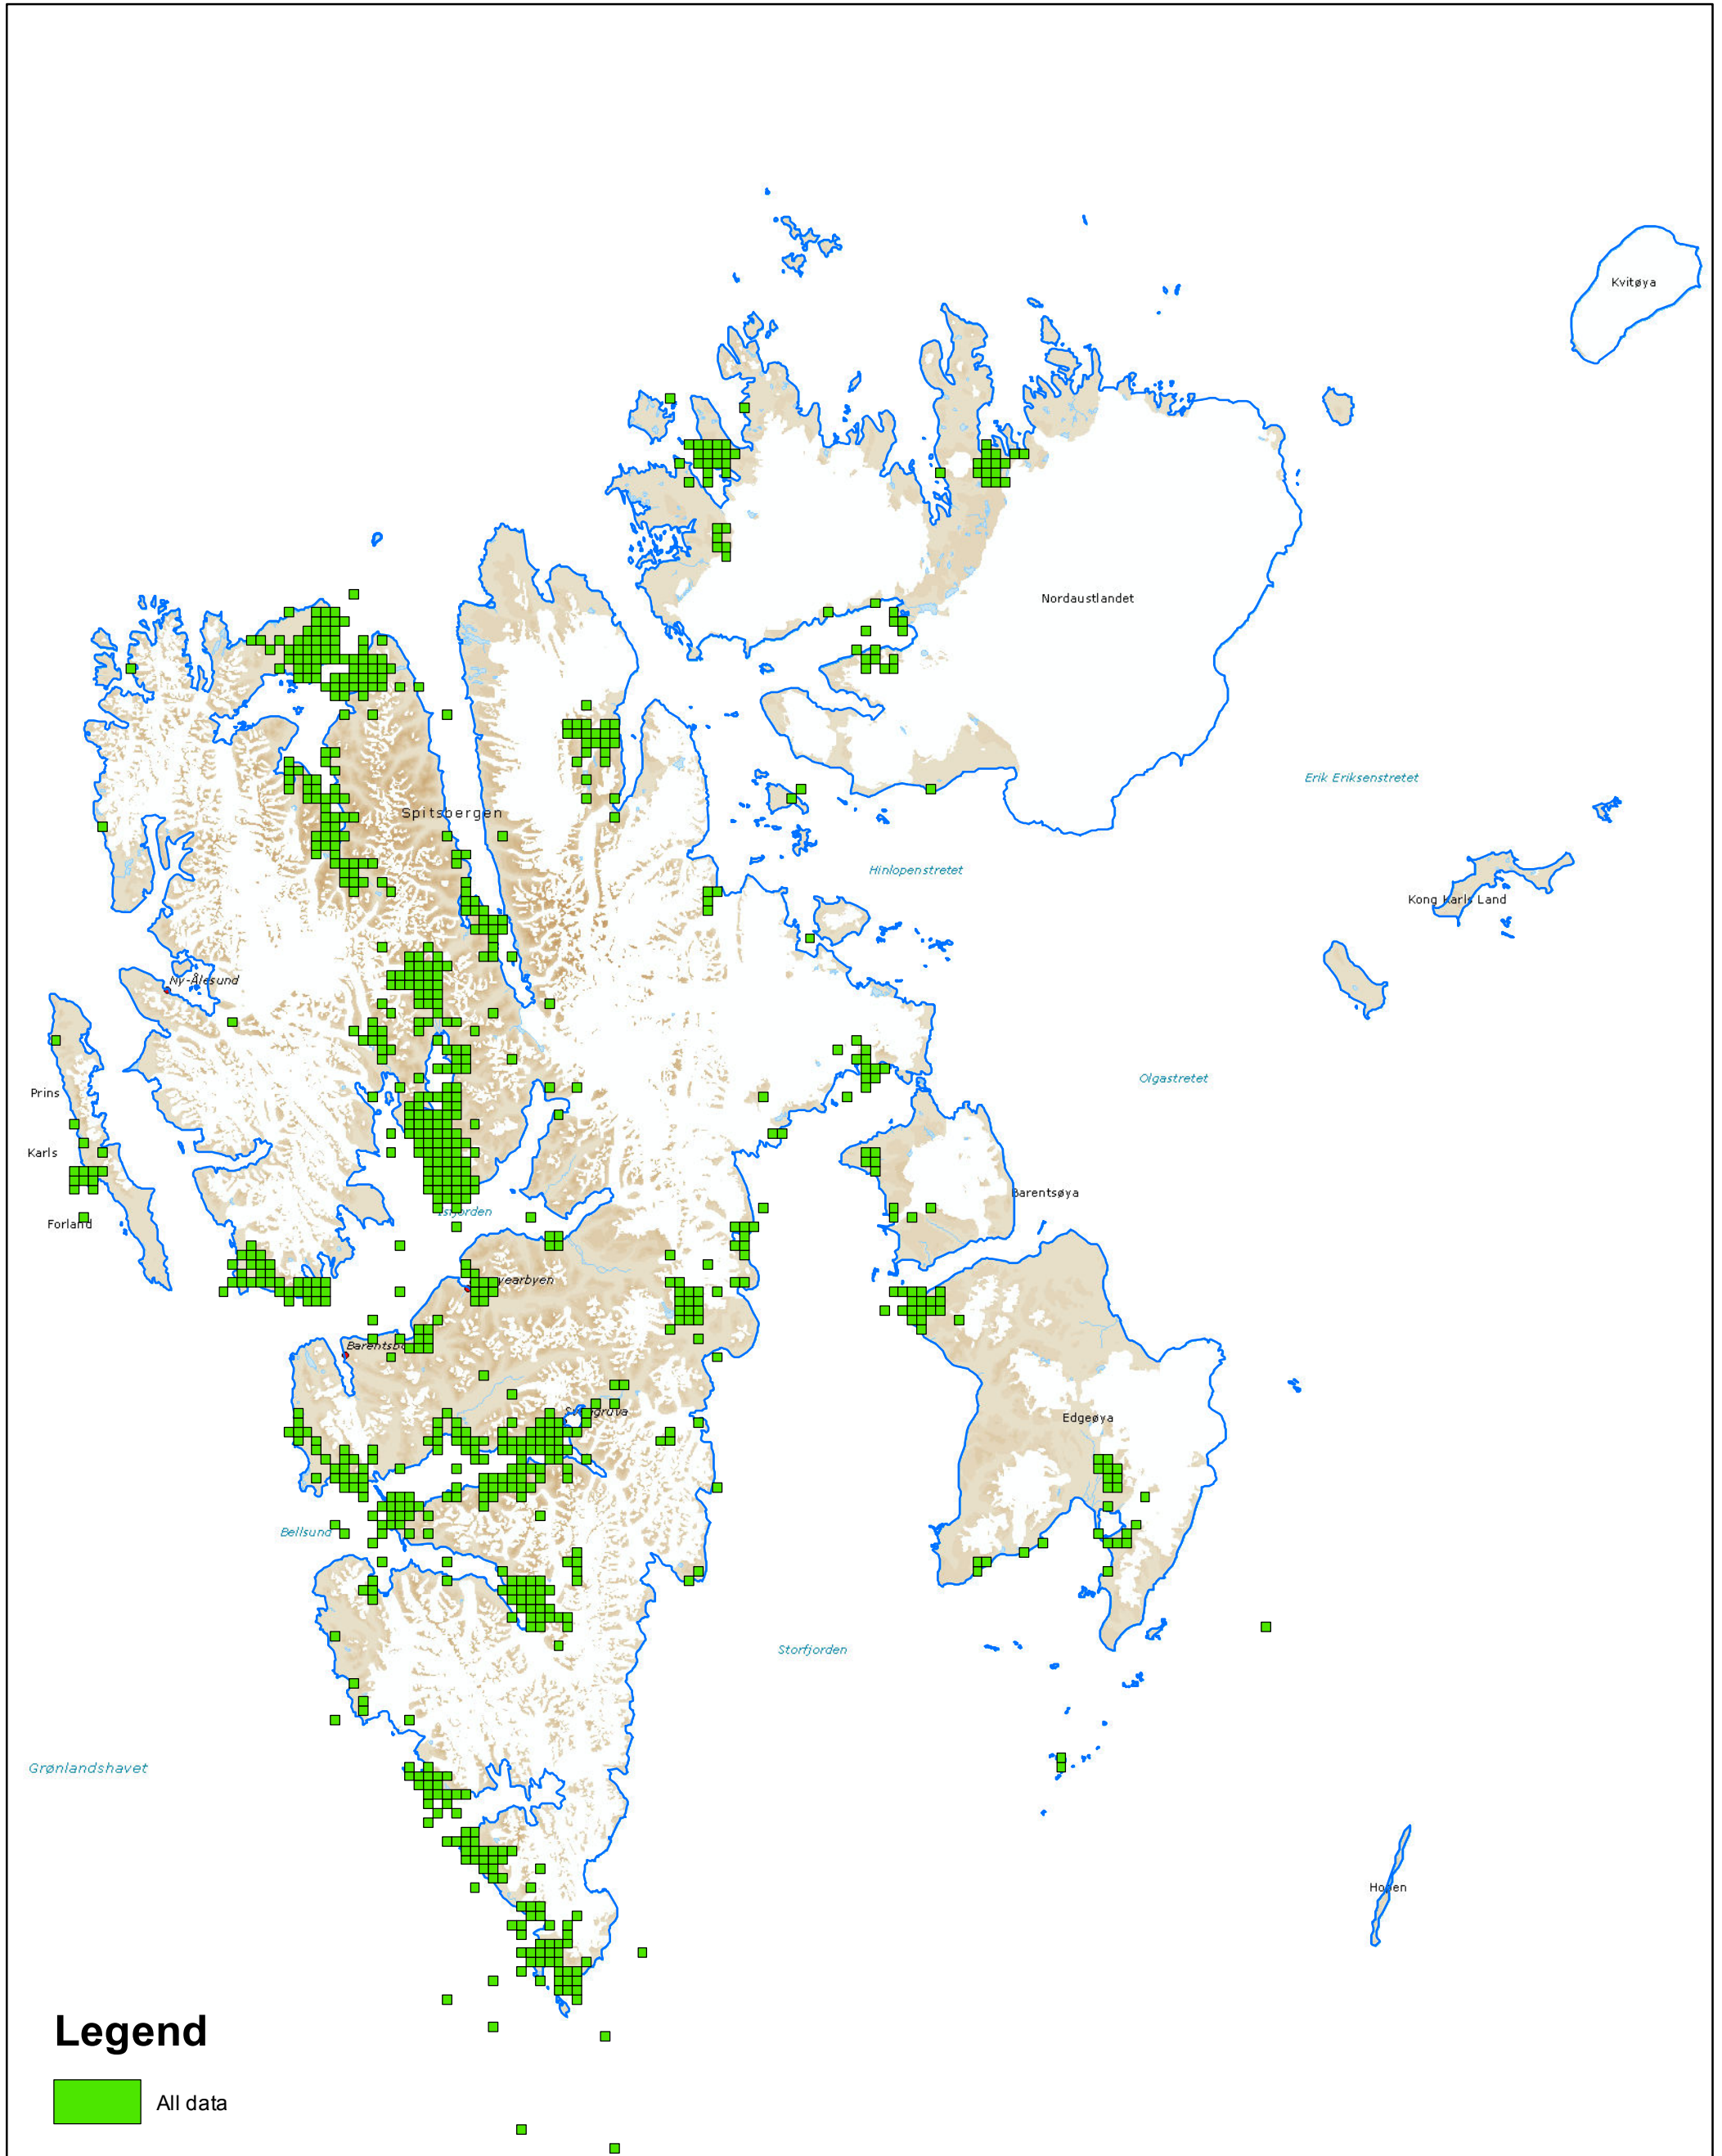

Light-bellied brent geese (*Branta bernicla hrota*)

All data (satellite tagged geese)

WGS84, UTM 33N

Base map:
WMS Svalbard map S100 from the Norwegian Polar Institute
Licensed from Digital Norway

100

Kilometers