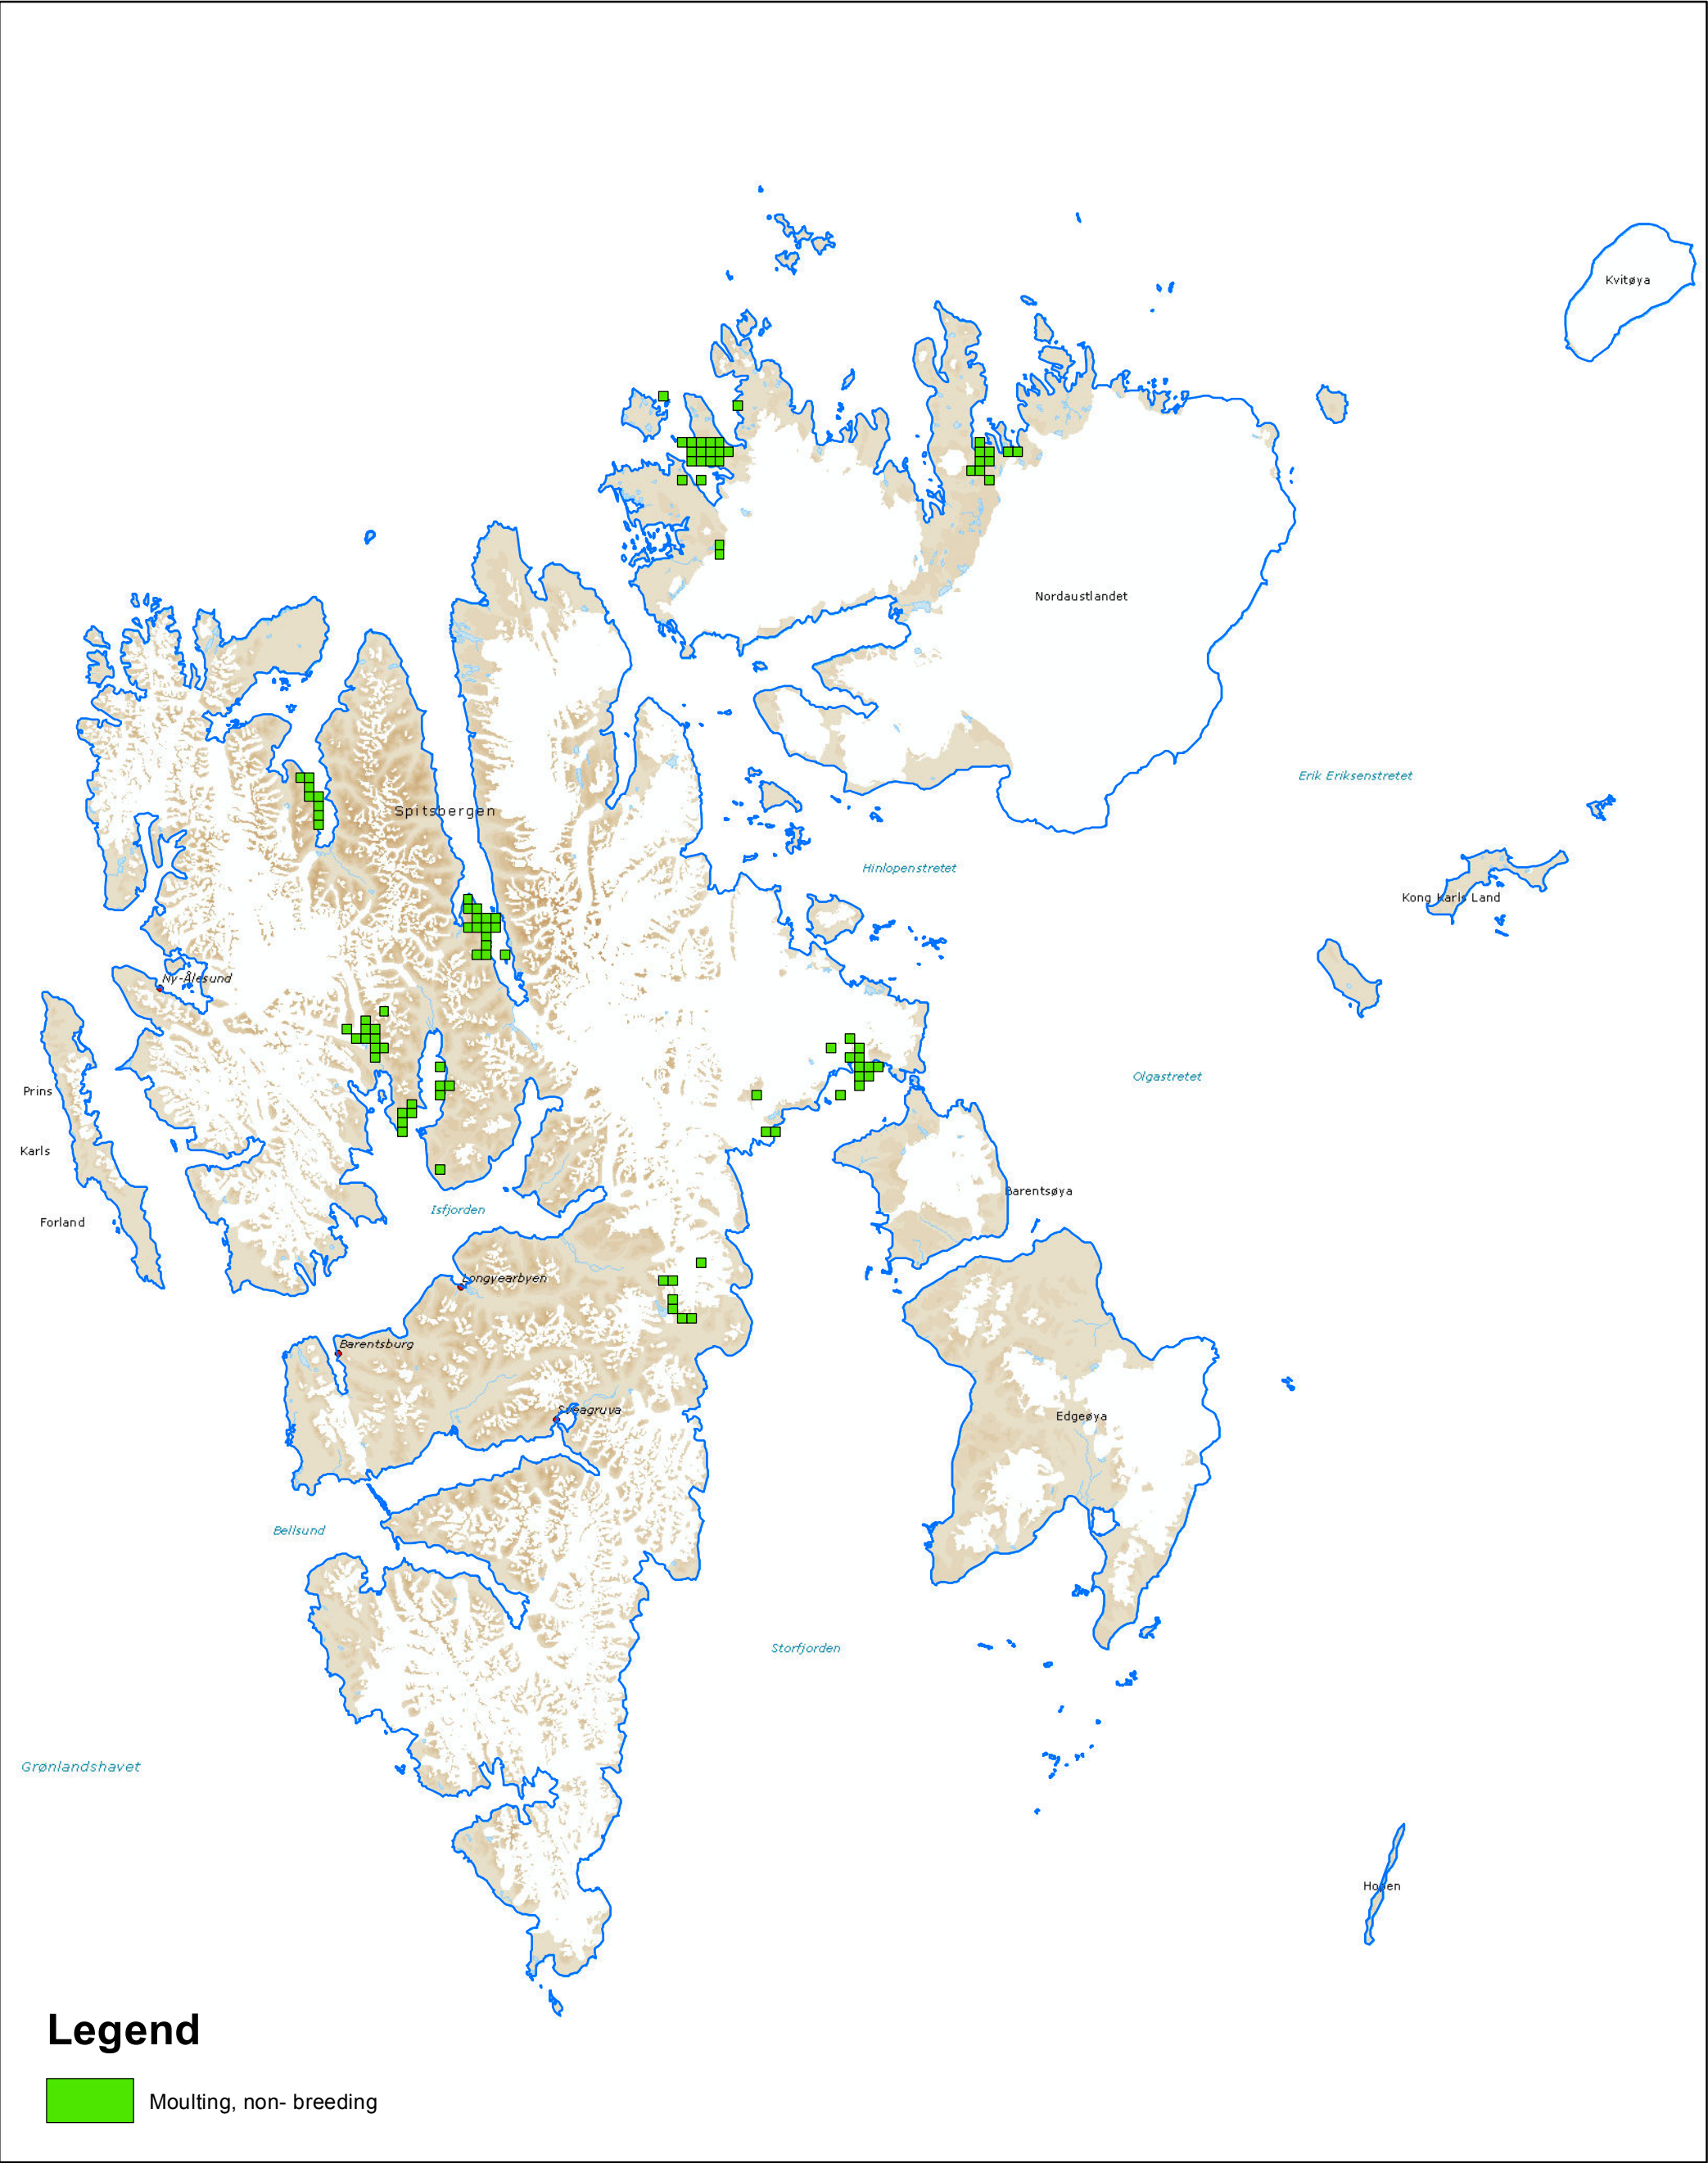

Light-bellied brent geese (*Branta bernicla hrota*) Moulting, non-breeding (satellite tagged geese)

WGS84, UTM 33N

Base map:
WMS Svalbard map S100 from the Norwegian Polar Institute
Licensed from Digital Norway

100
Kilometers