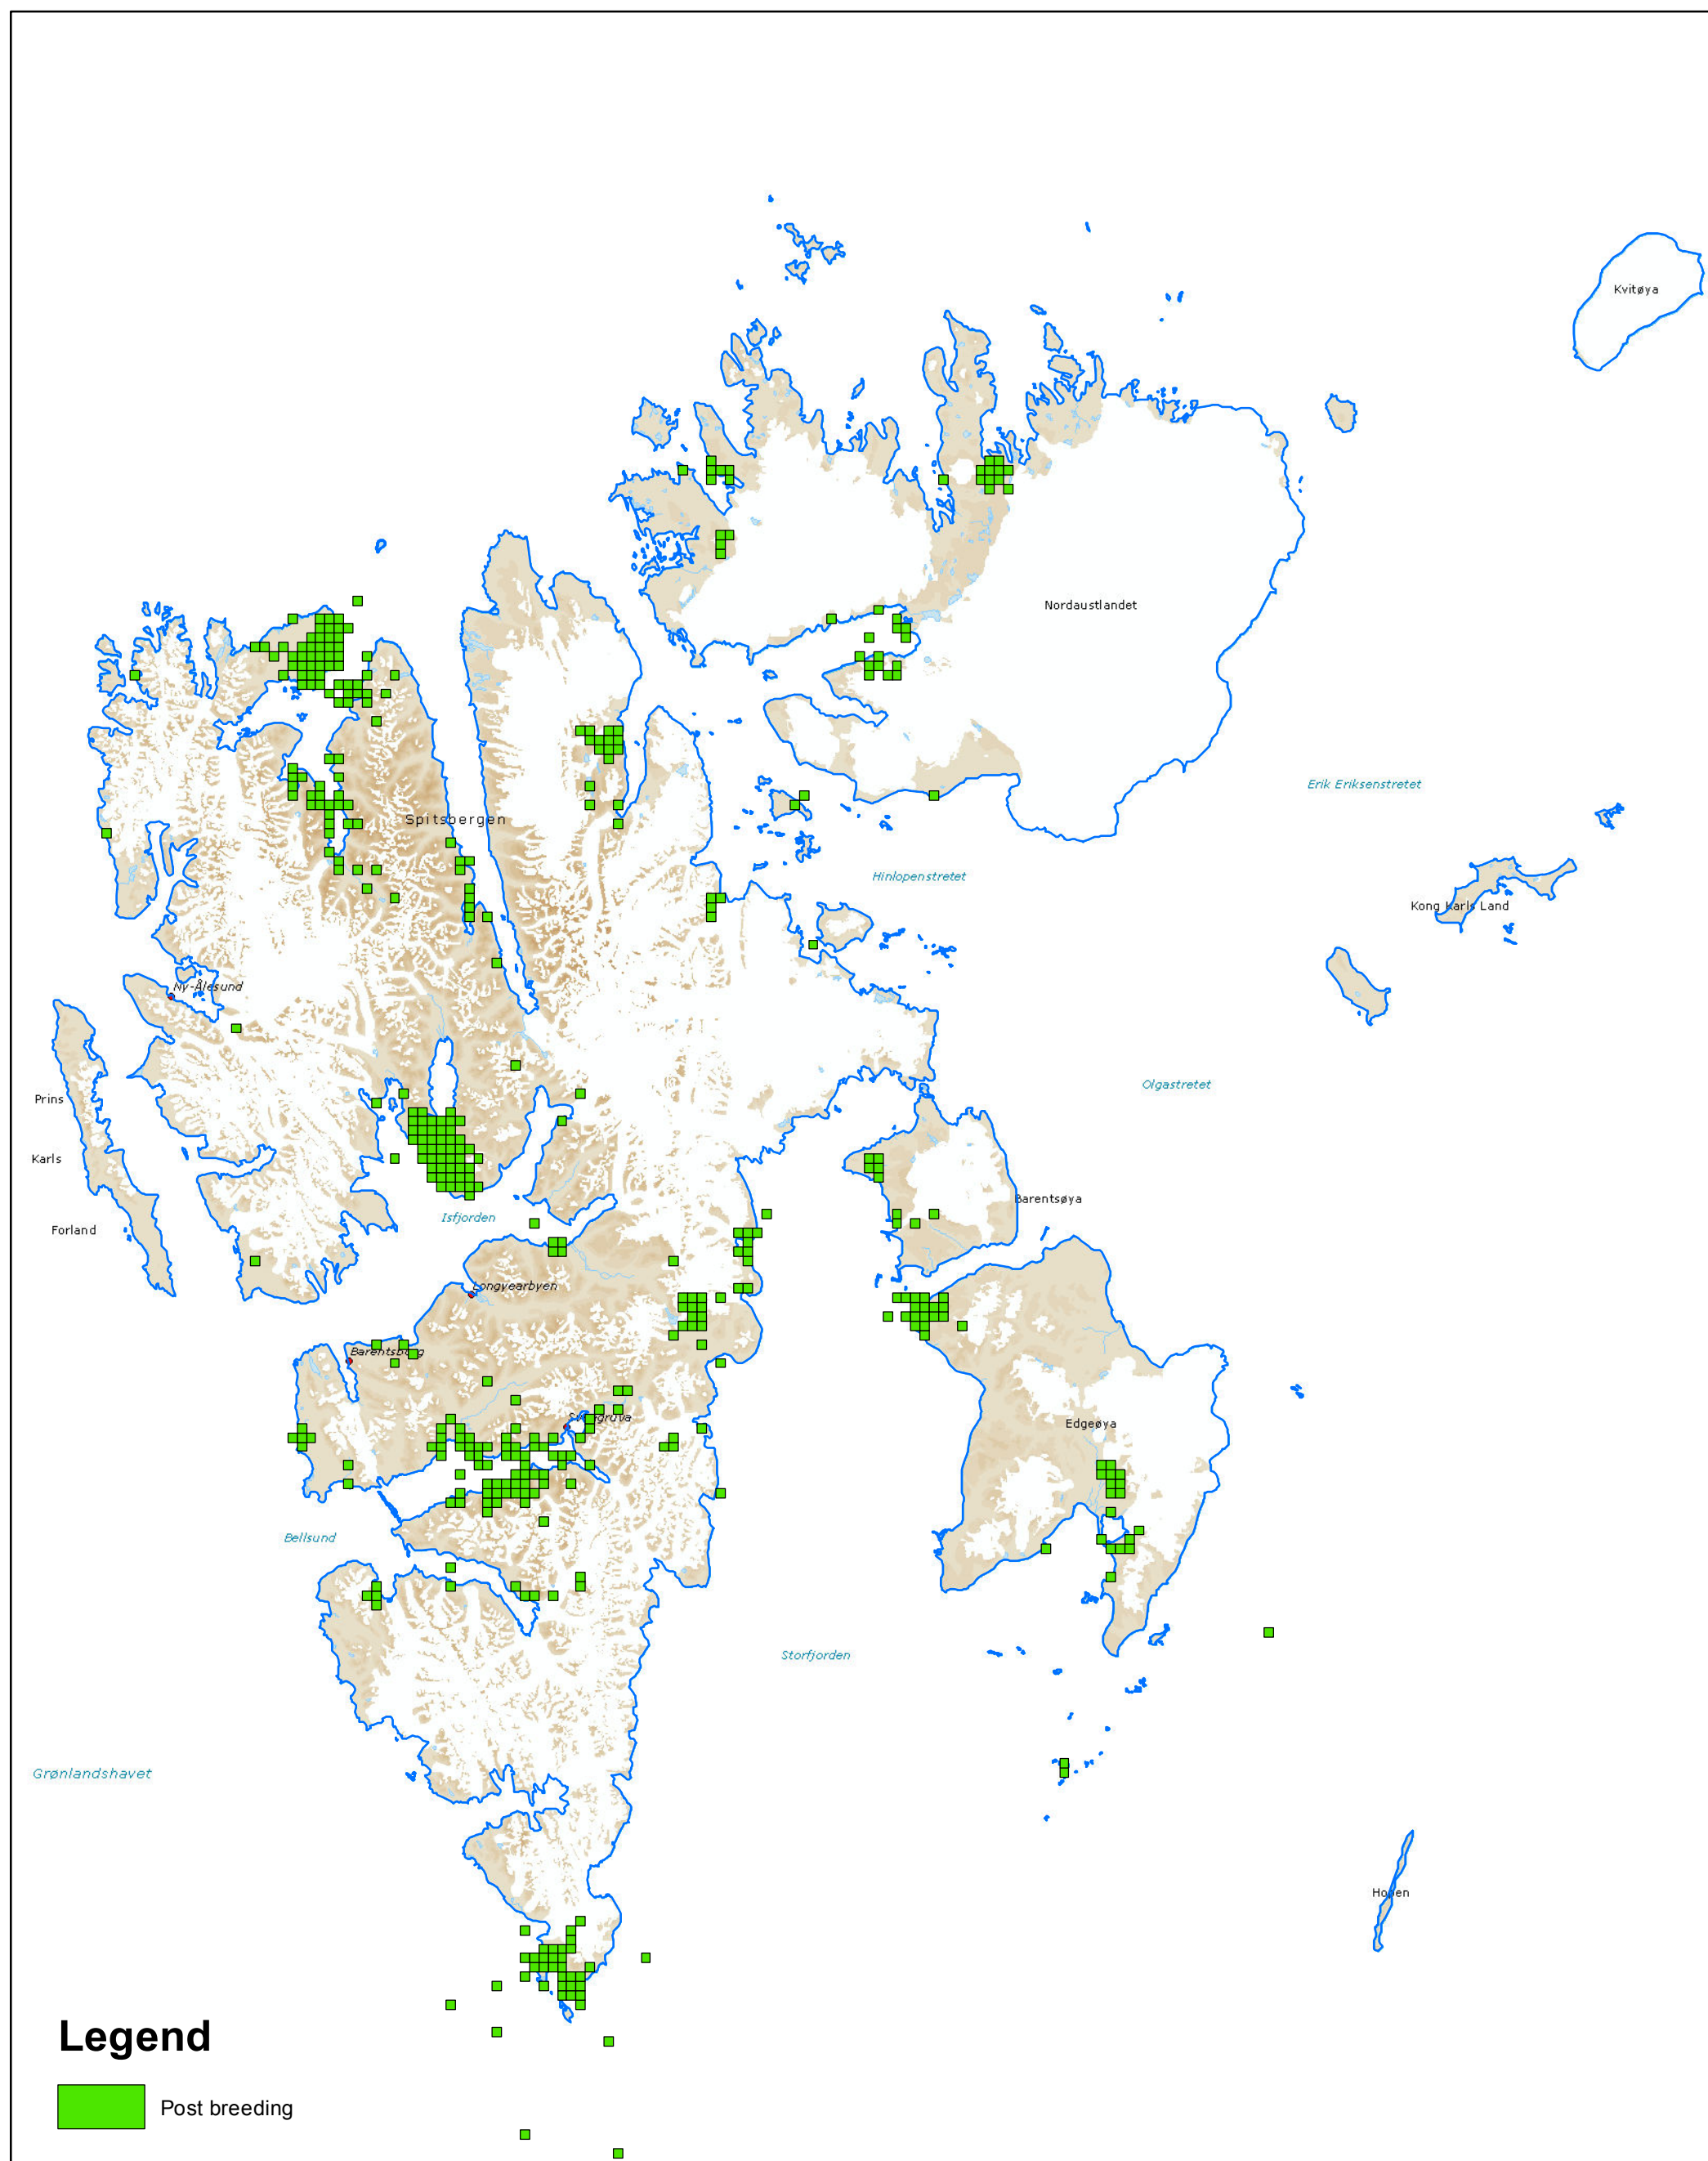

Light-bellied brent geese (*Branta bernicla hrota*) Post breeding (satellite tagged geese)

WGS84, UTM 33N

Base map:
WMS Svalbard map S100 from the Norwegian Polar Institute
Licensed from Digital Norway

100

Kilometers