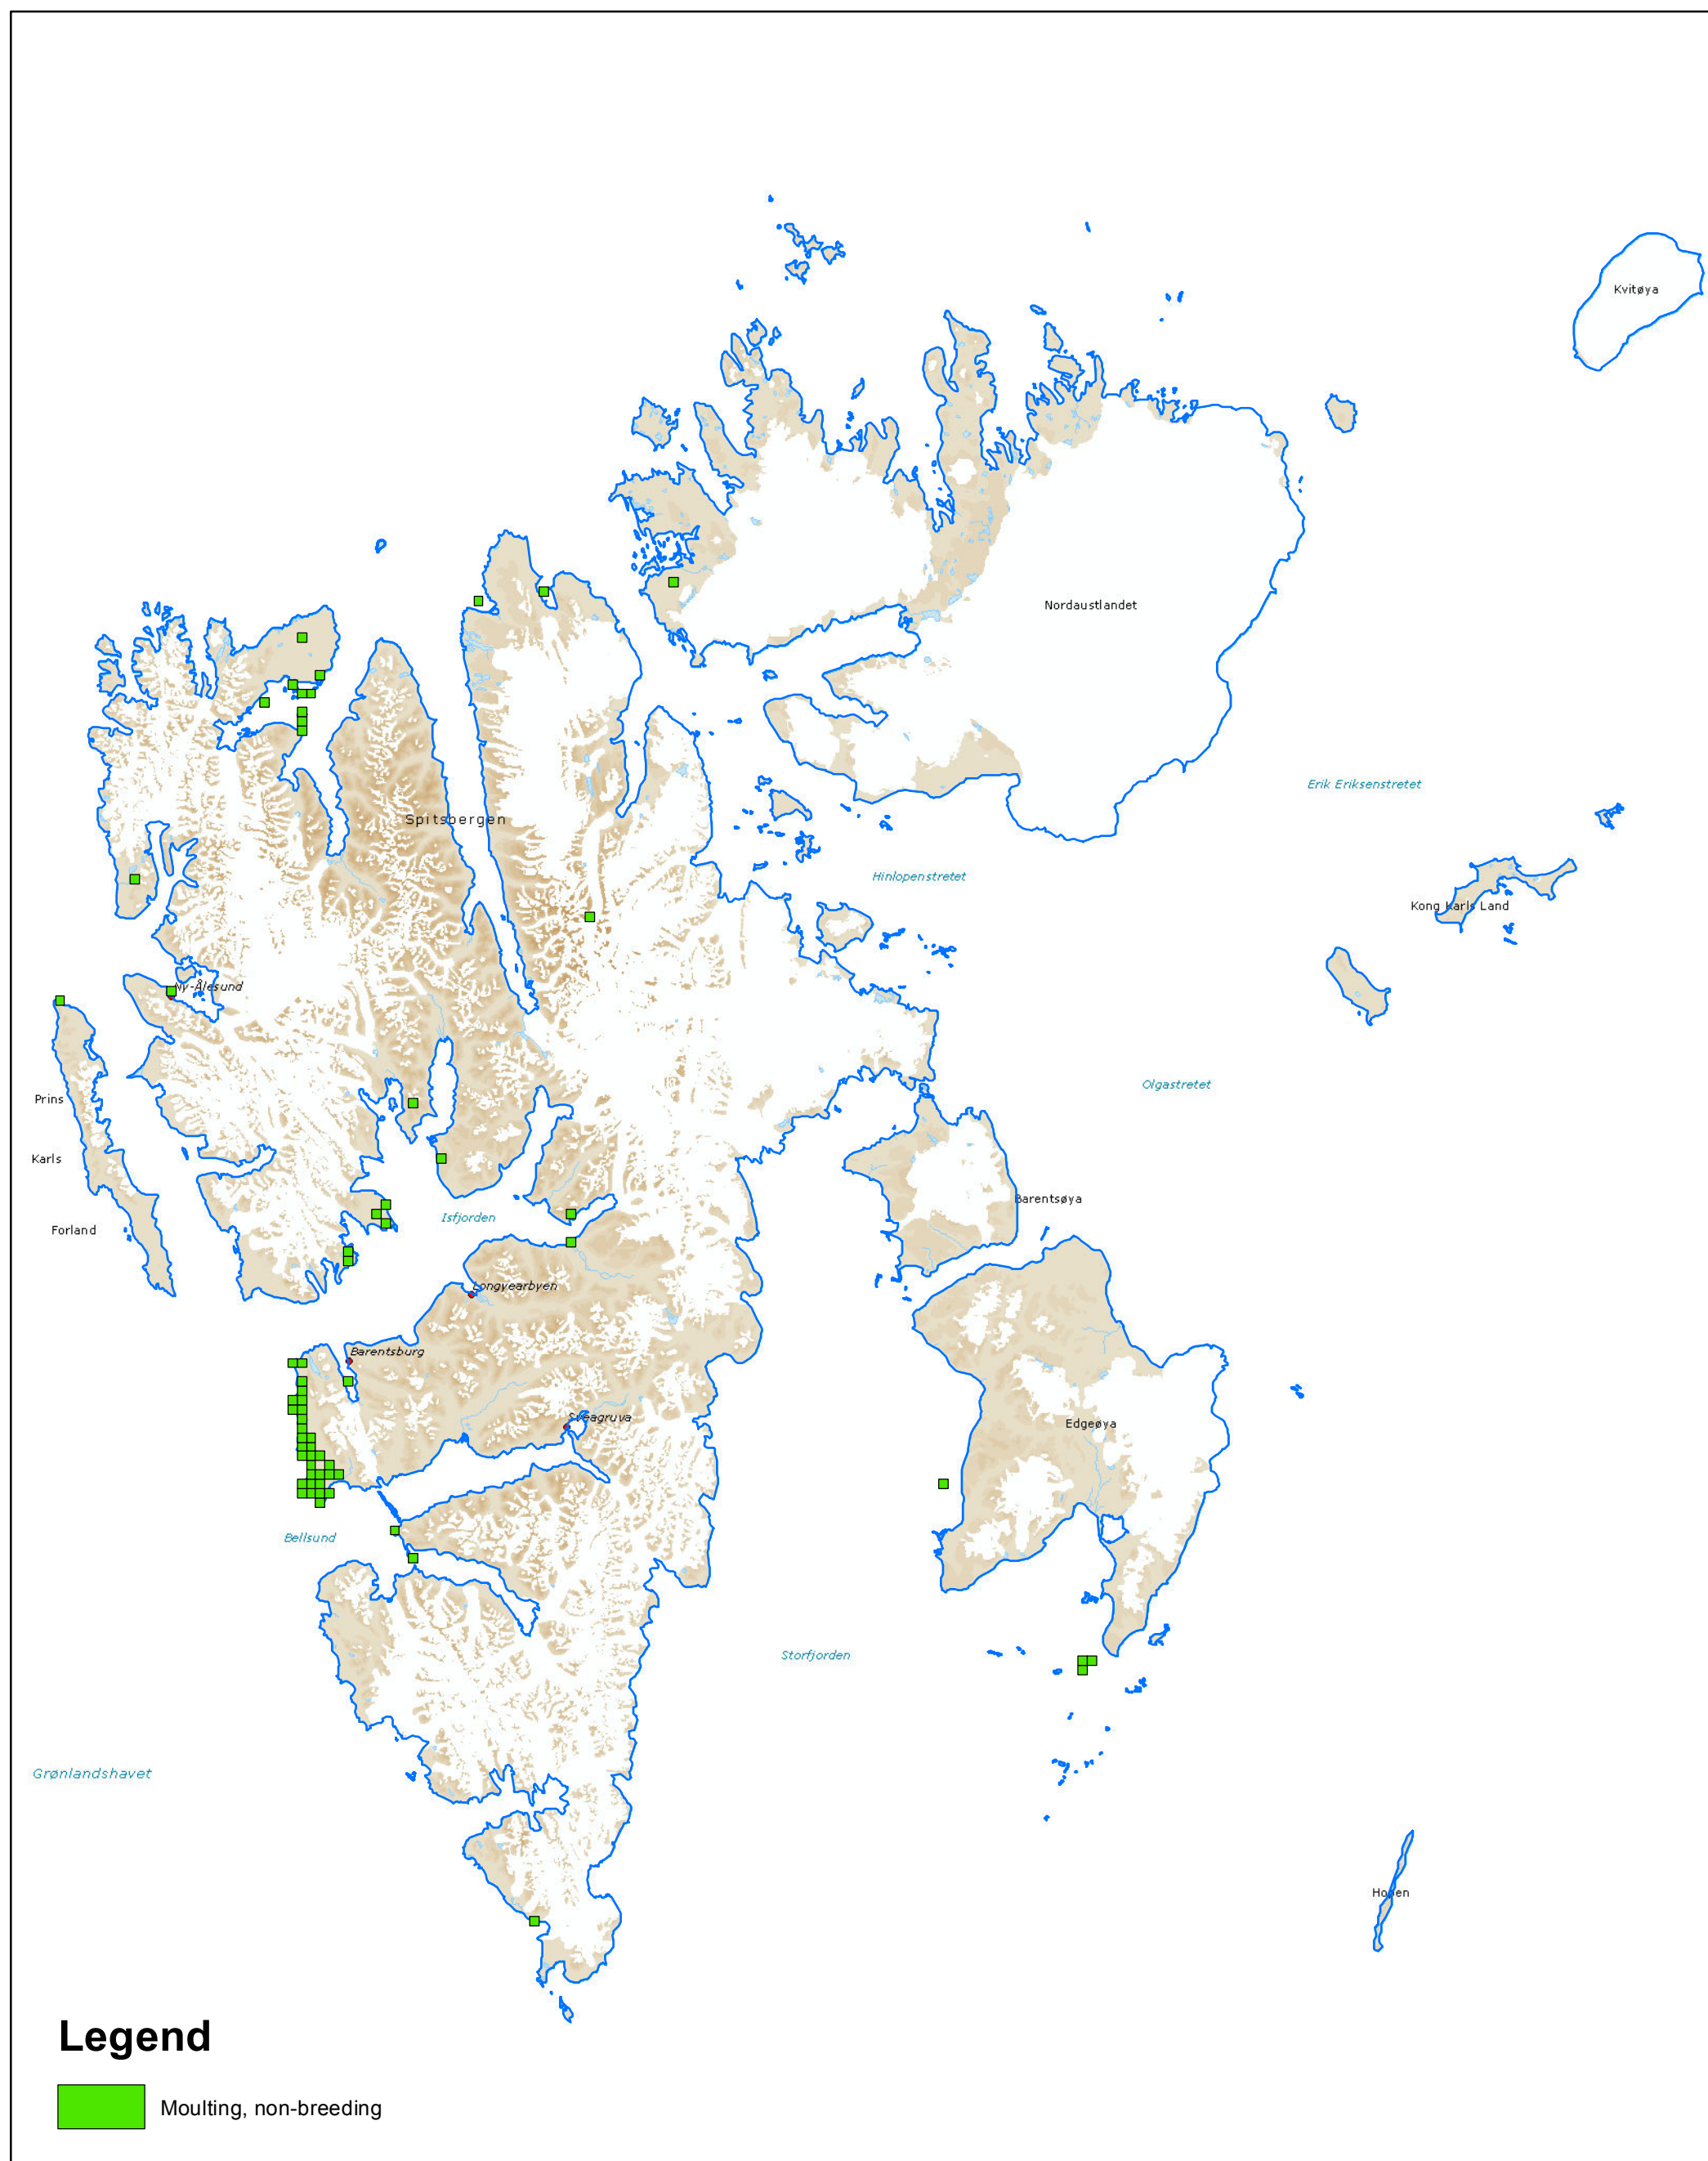

Pink-footed geese (*Anser brachyrhynchus*) Moulting, non-breeding

WGS84, UTM 33N

Base map:
WMS Svalbard map S100 from the Norwegian Polar Institute
Licensed from Digital Norway

100

Kilometers