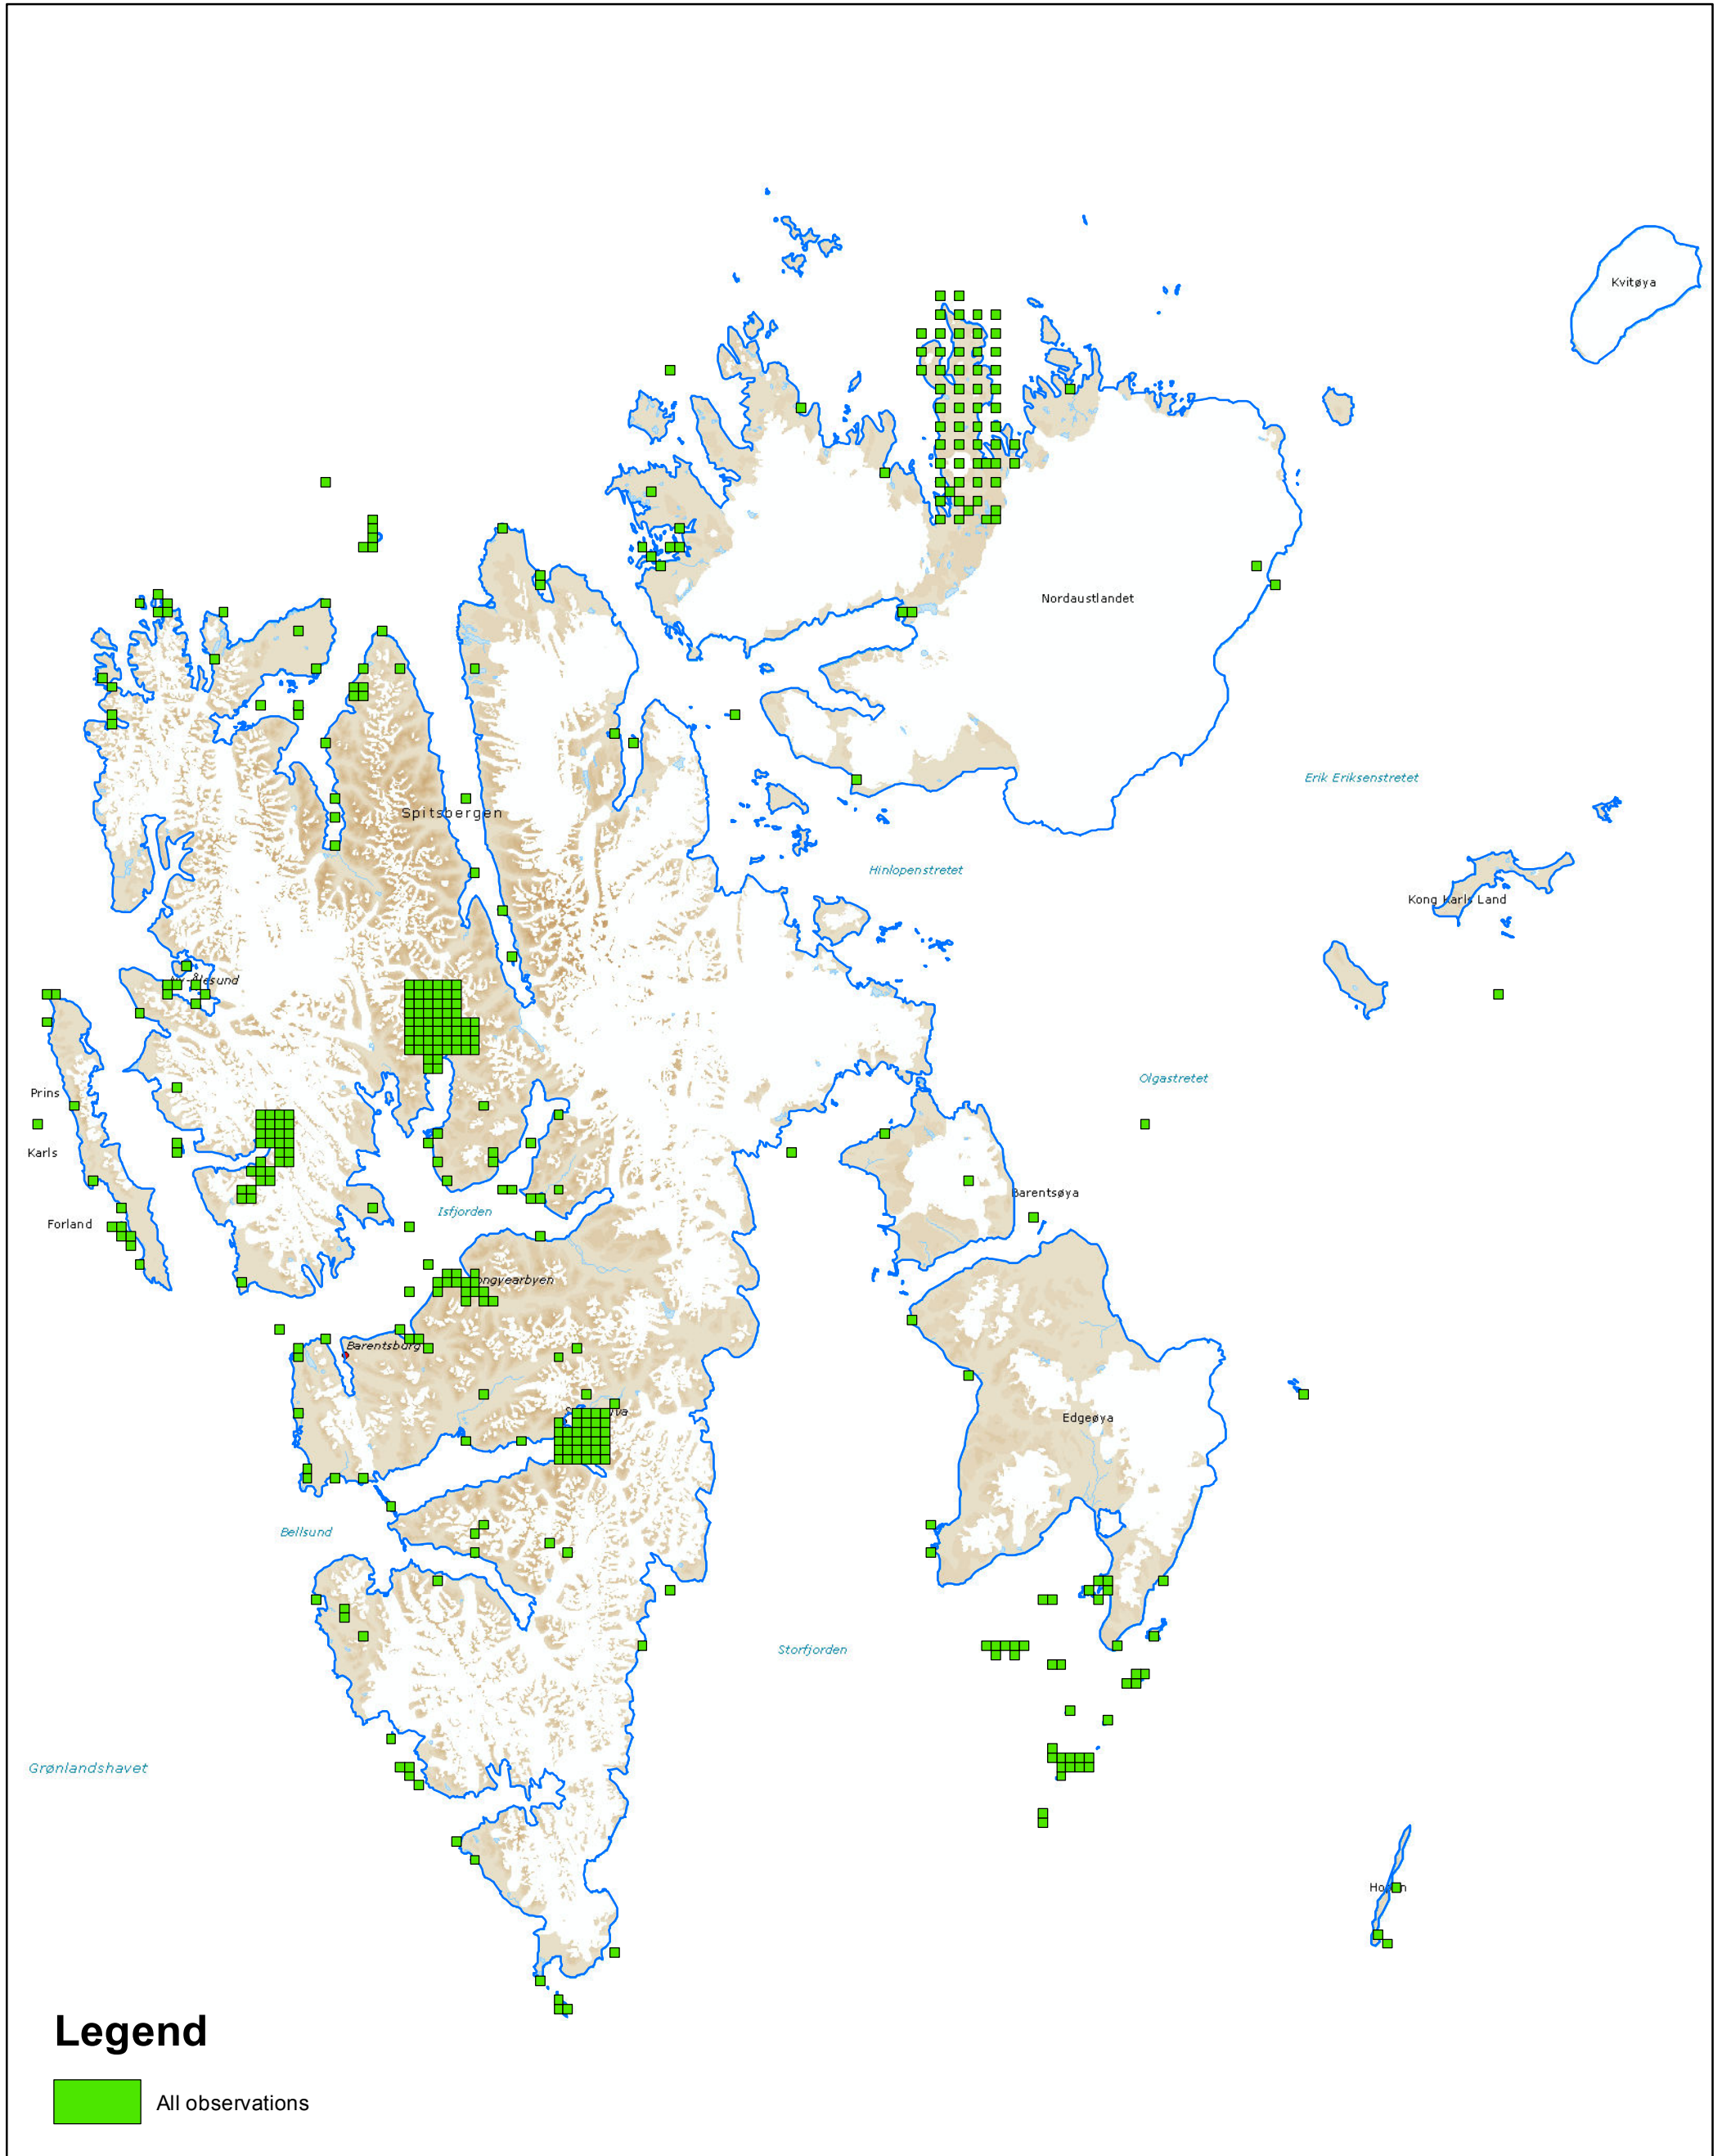

# Light-bellied brent geese (*Branta bernicla hrota*)

## All observations

WGS84, UTM 33N

Base map:  
WMS Svalbard map S100 from the Norwegian Polar Institute  
Licensed from Digital Norway

100

Kilometers