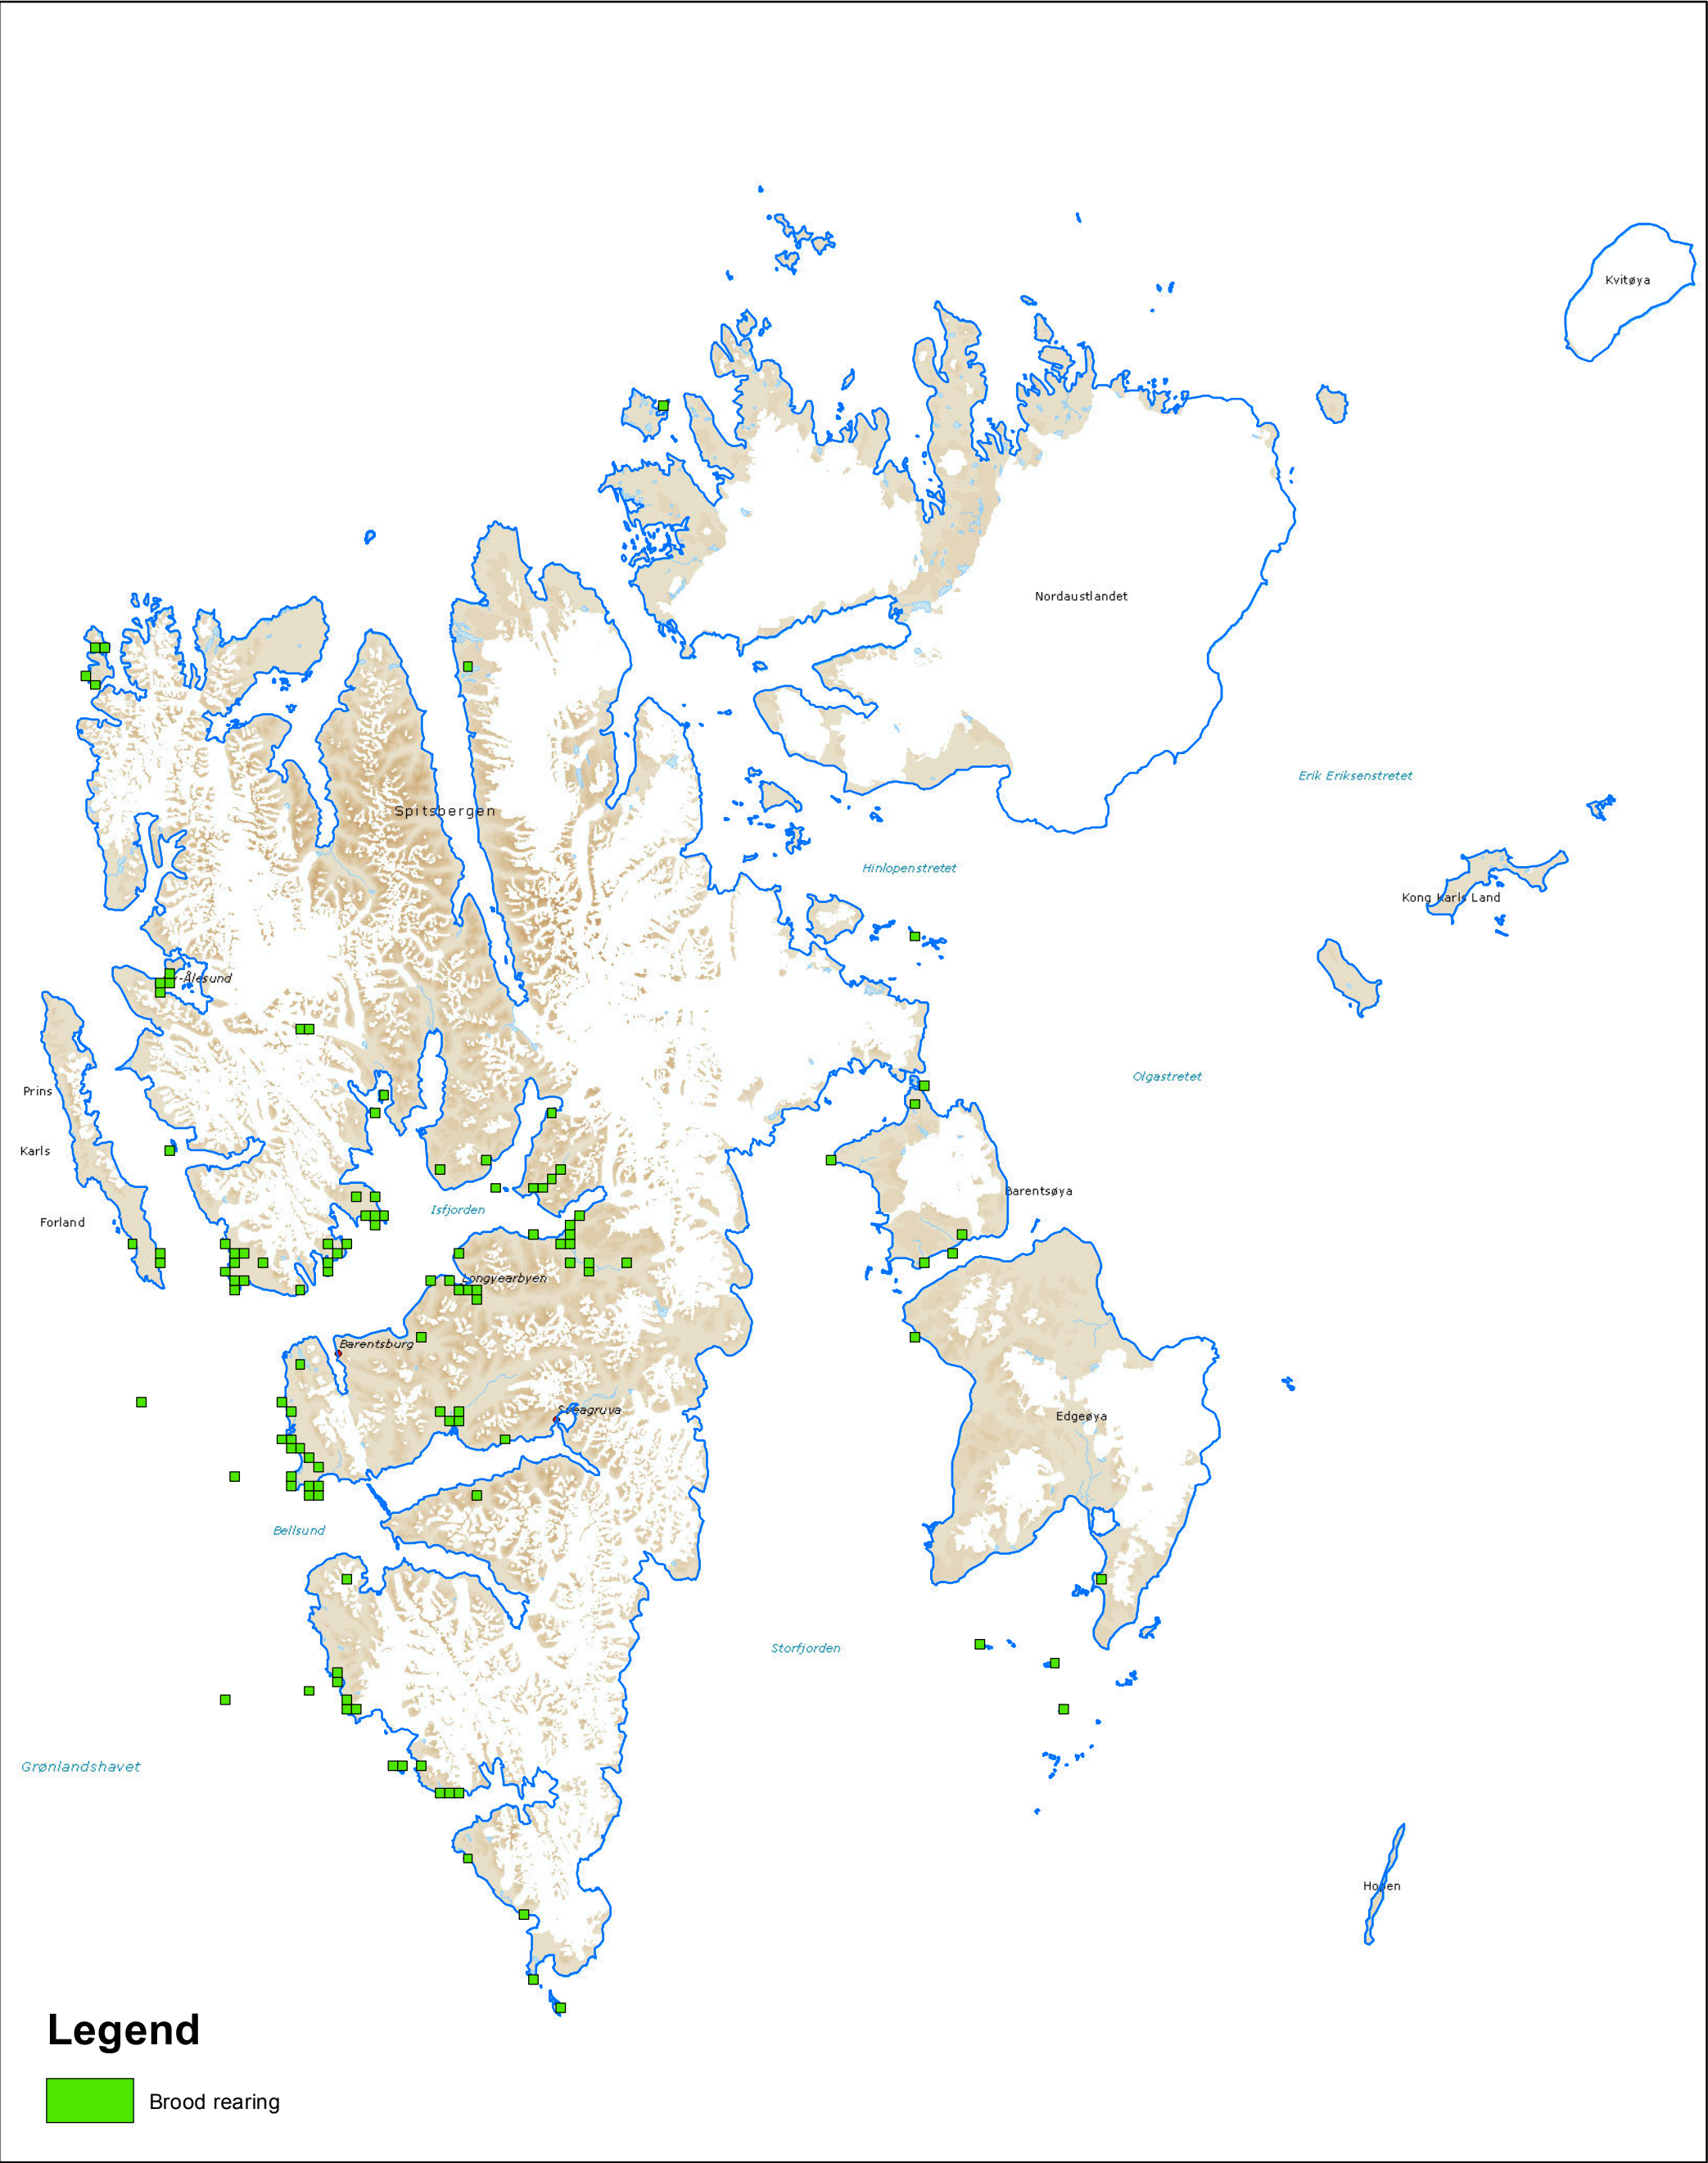

Barnacle geese (*Branta leucopsis*) Brood rearing

WGS84, UTM 33N

Base map:
WMS Svalbard map S100 from the Norwegian Polar Institute
Licensed from Digital Norway

100
Kilometers