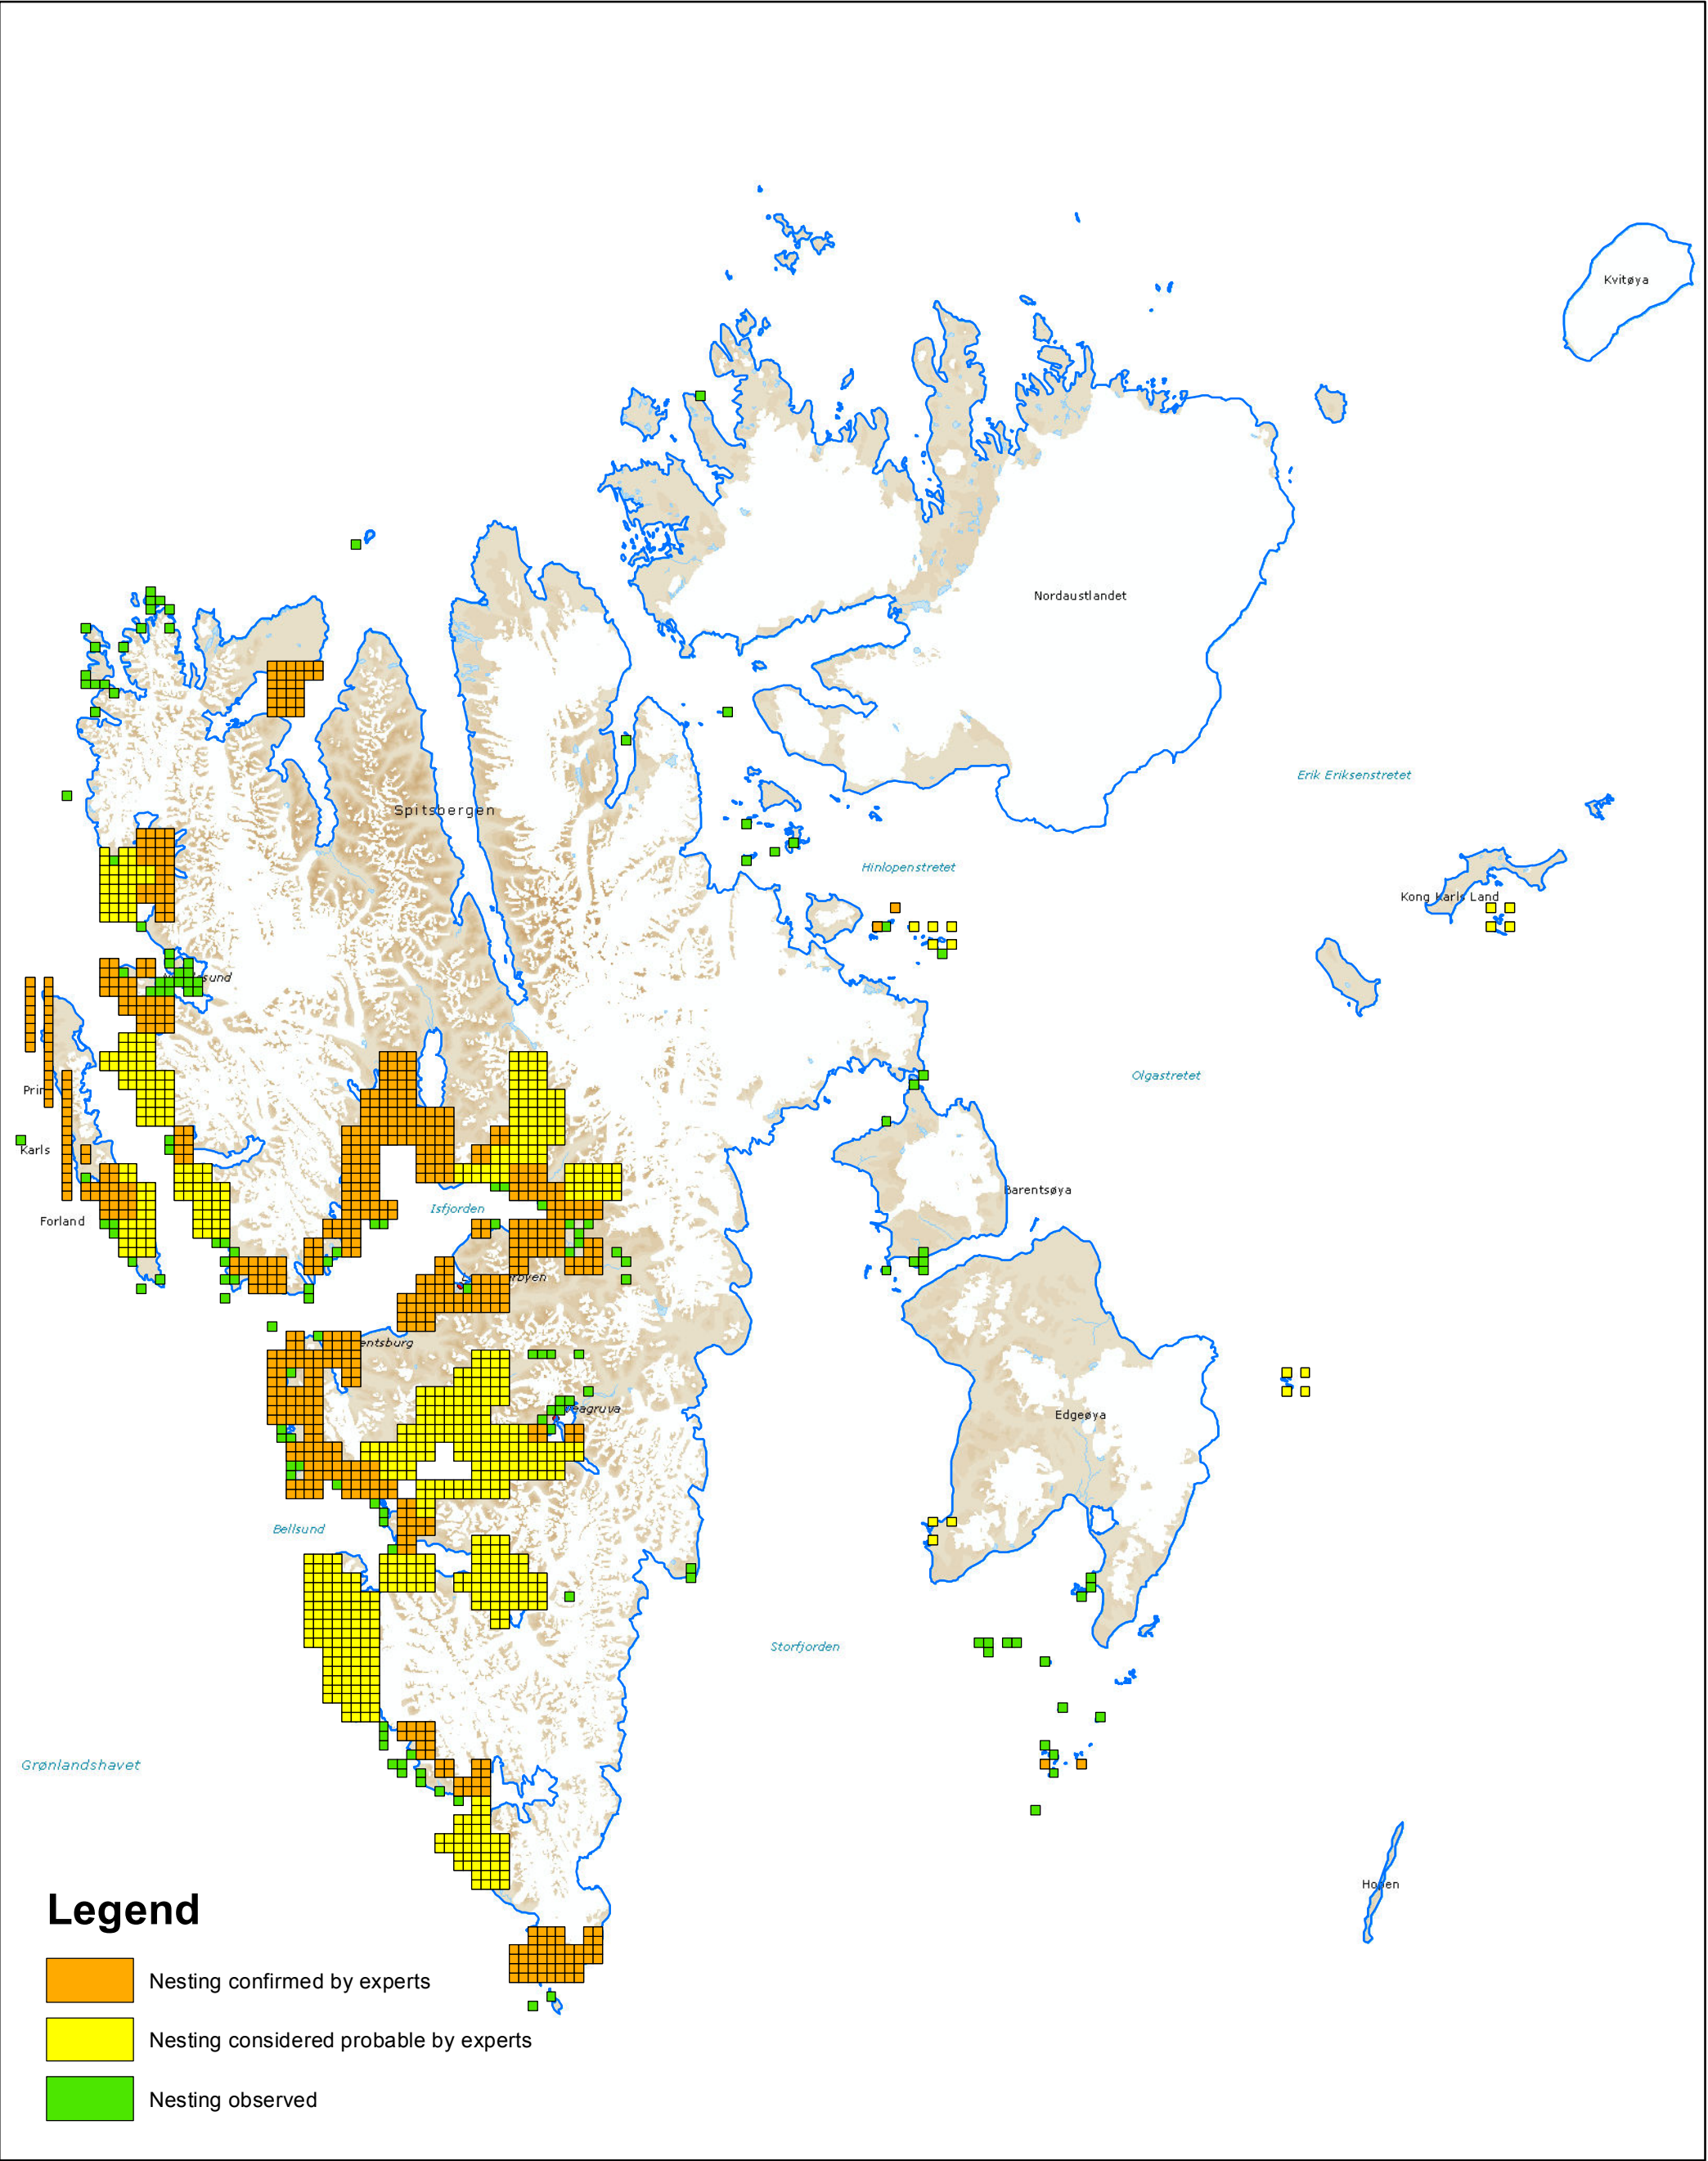

# Barnacle geese (*Branta leucopsis*) Nesting

WGS84, UTM 33N

Base map:  
WMS Svalbard map S100 from the Norwegian Polar Institute  
Licensed from Digital Norway

100

Kilometers