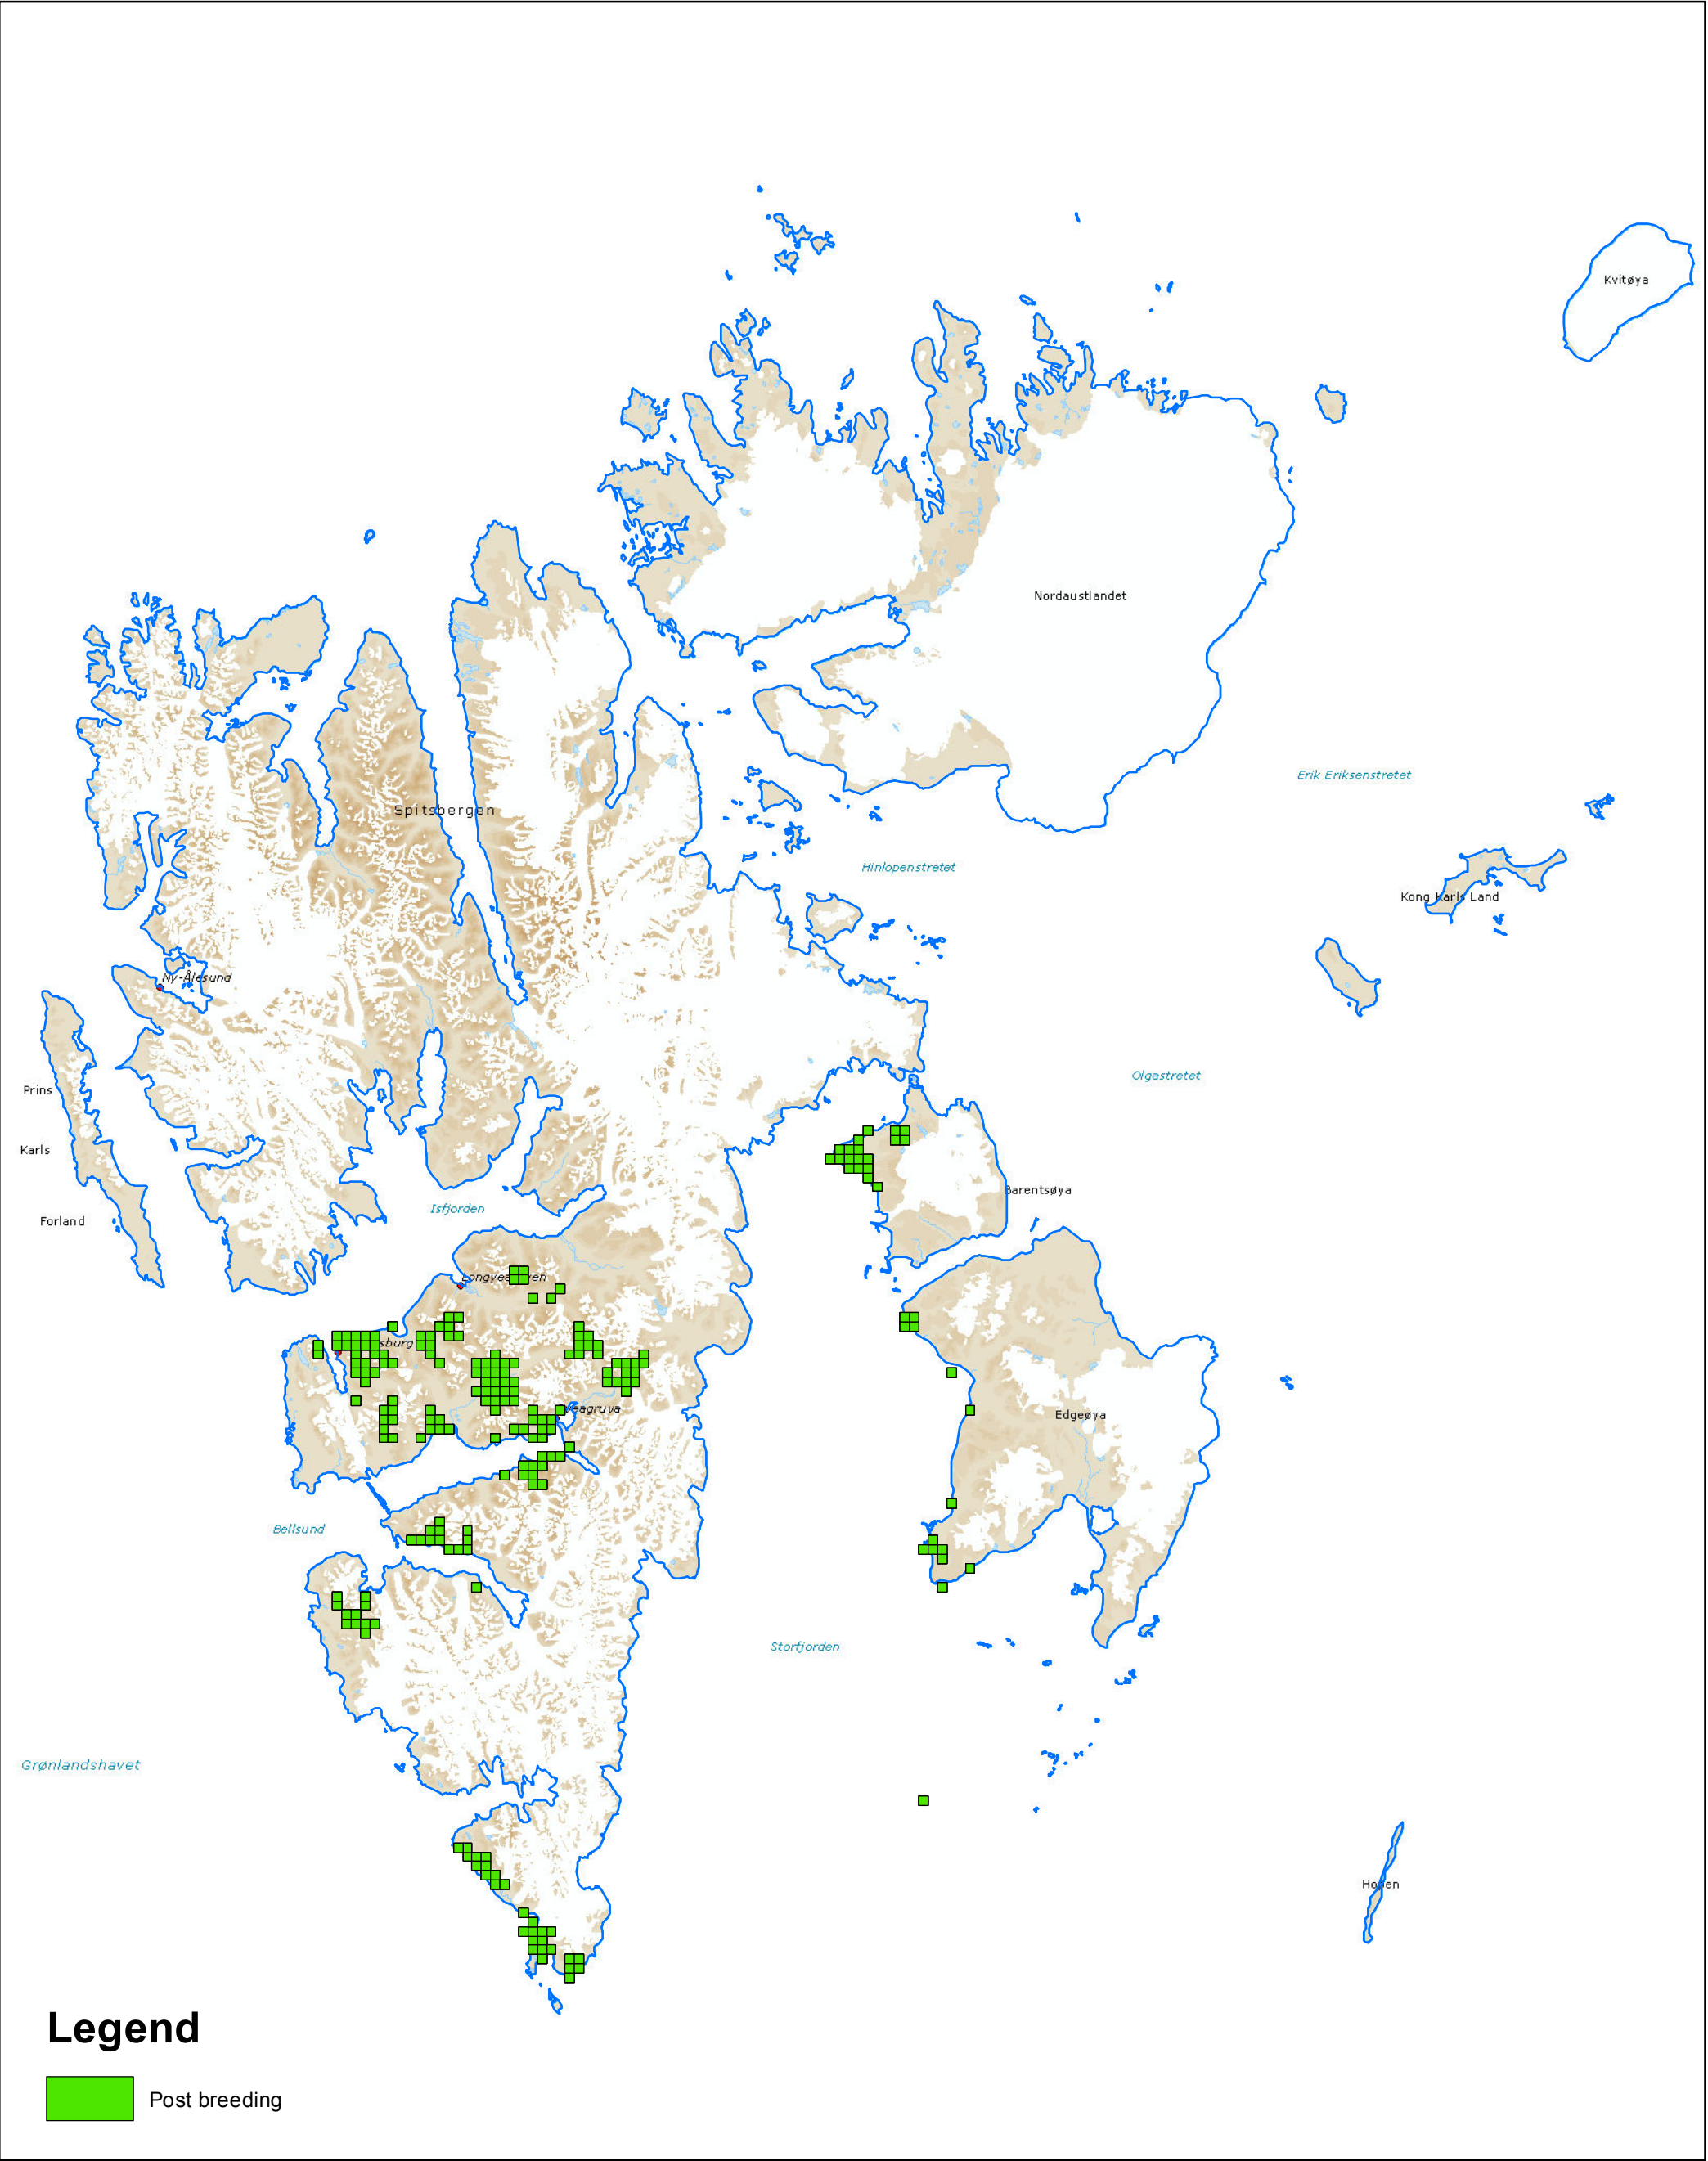

Barnacle geese (*Branta leucopsis*) Post breeding (satellite tagged geese)

WGS84, UTM 33N

Base map:
WMS Svalbard map S100 from the Norwegian Polar Institute
Licensed from Digital Norway

100
Kilometers