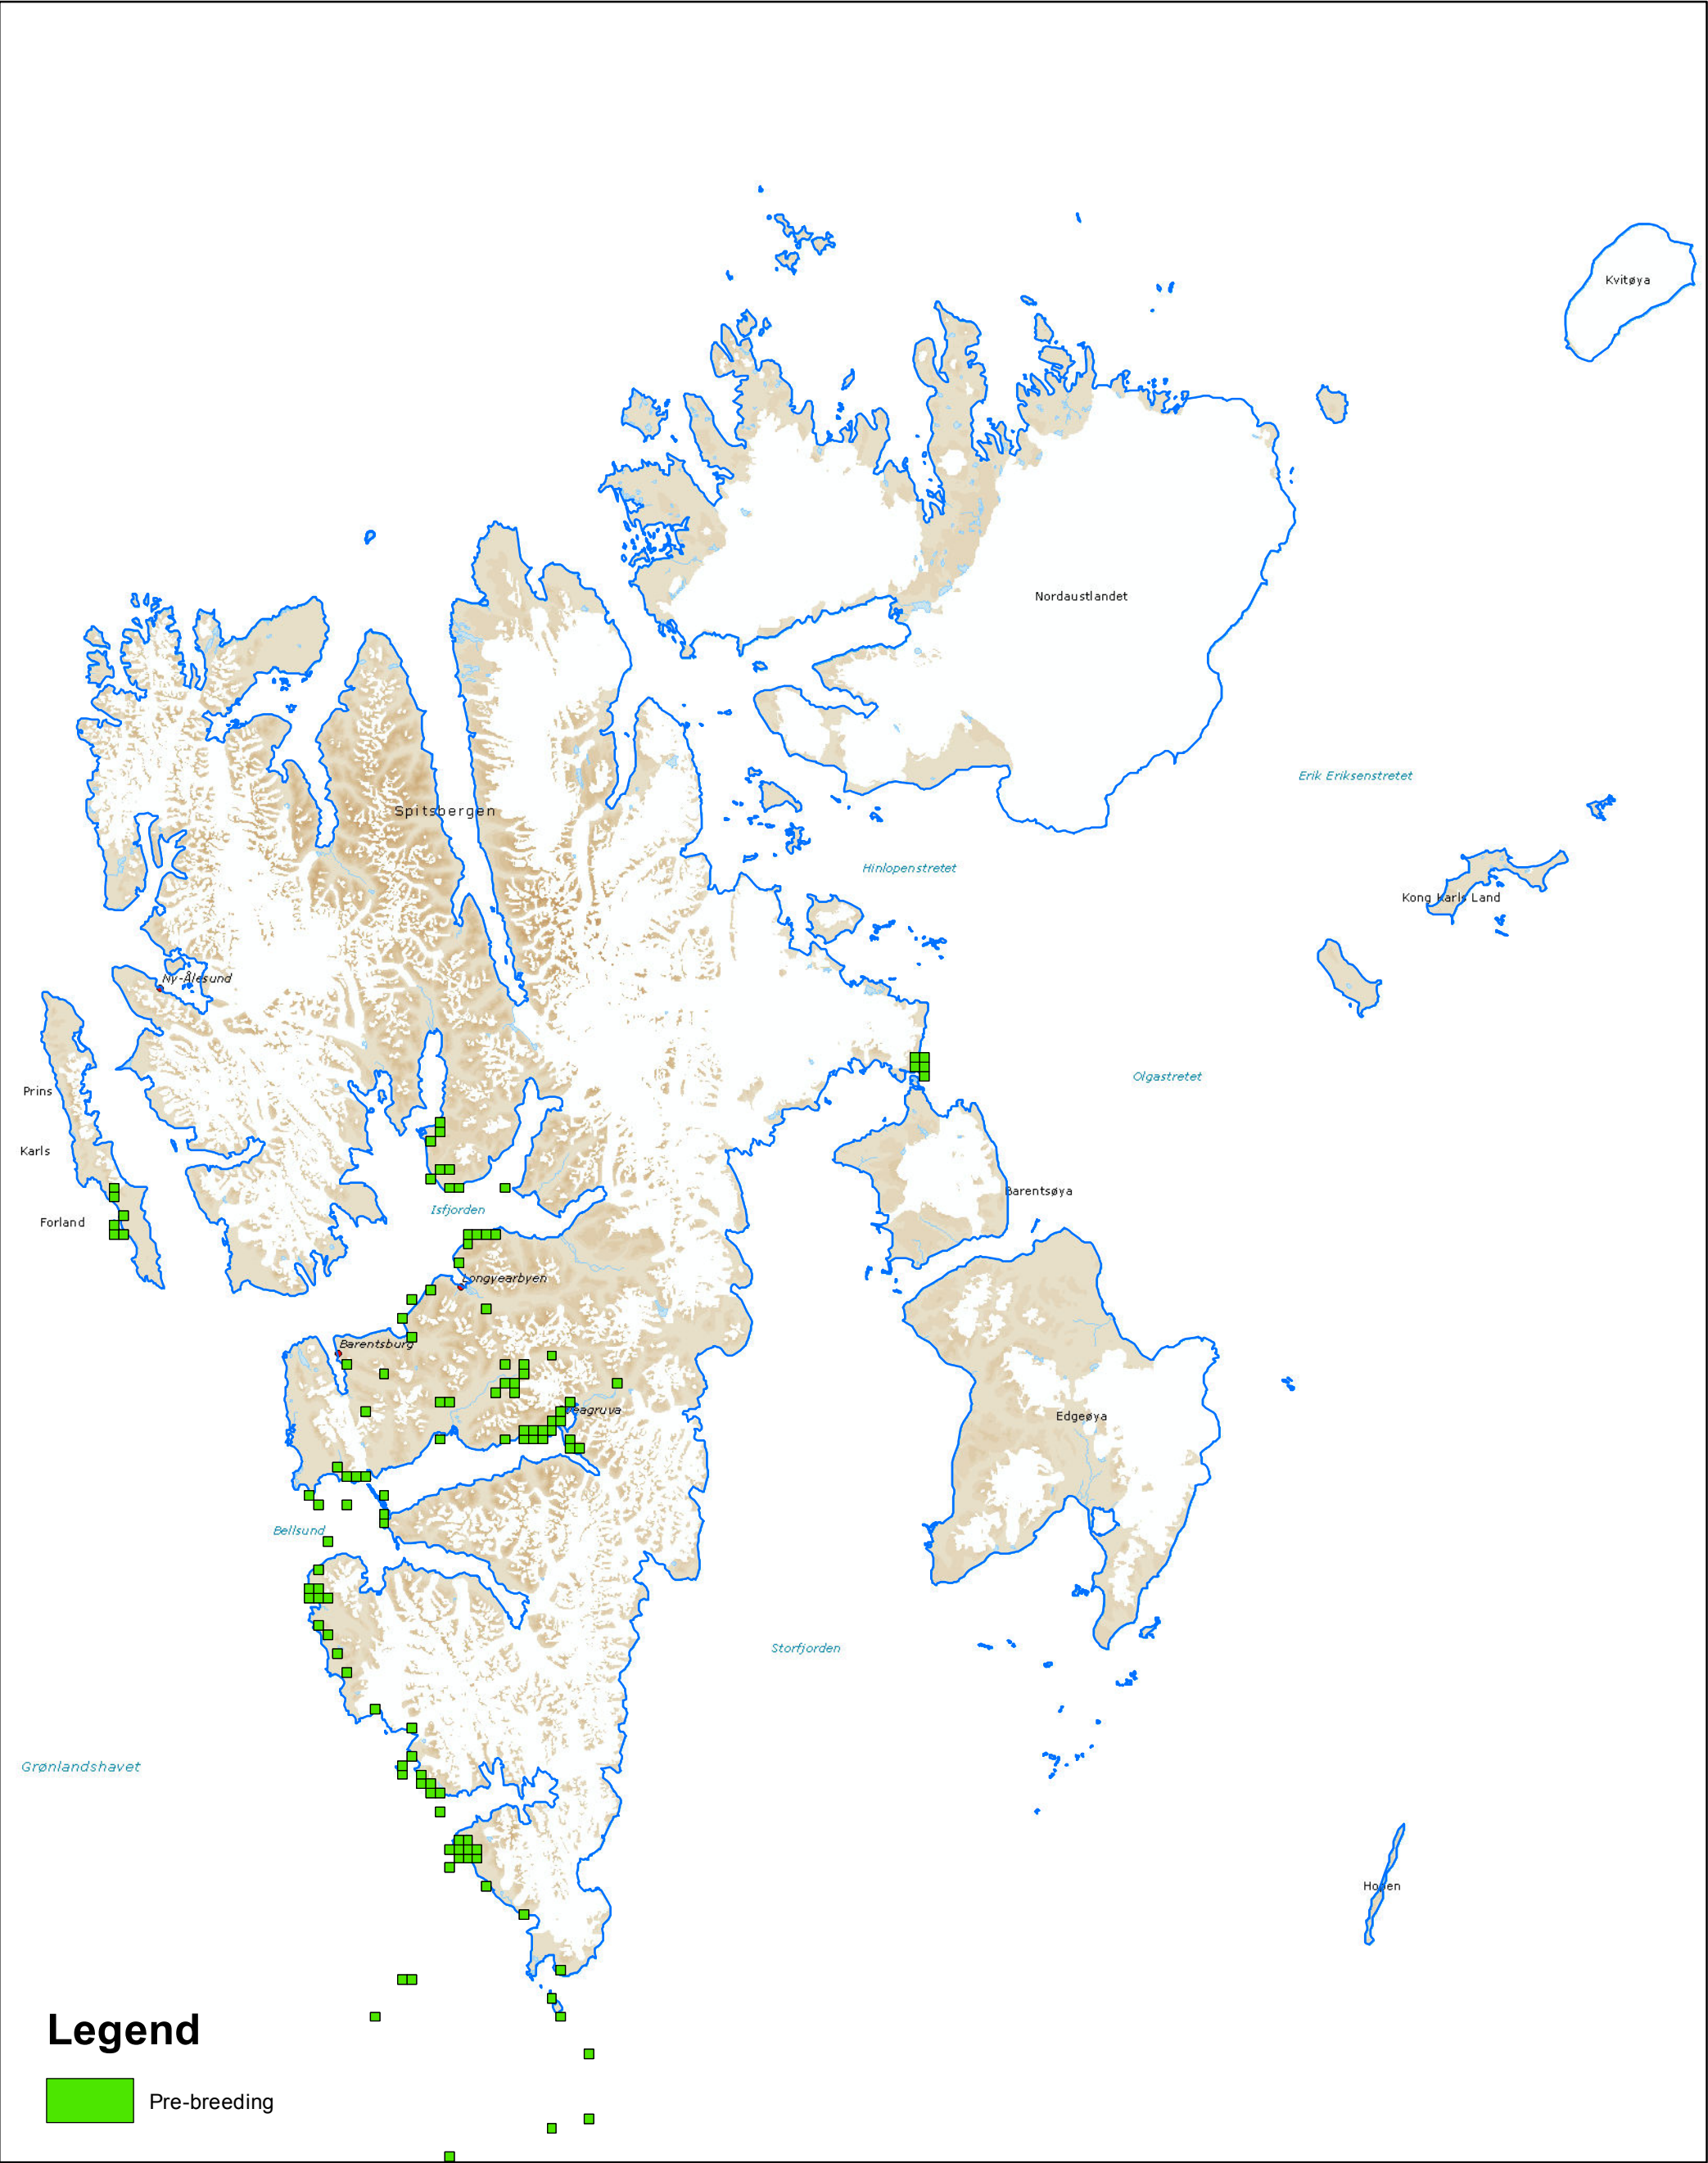

# Barnacle geese (*Branta leucopsis*) Pre-breeding (satellite tagged geese)

WGS84, UTM 33N

Base map:  
WMS Svalbard map S100 from the Norwegian Polar Institute  
Licensed from Digital Norway

100  
Kilometers