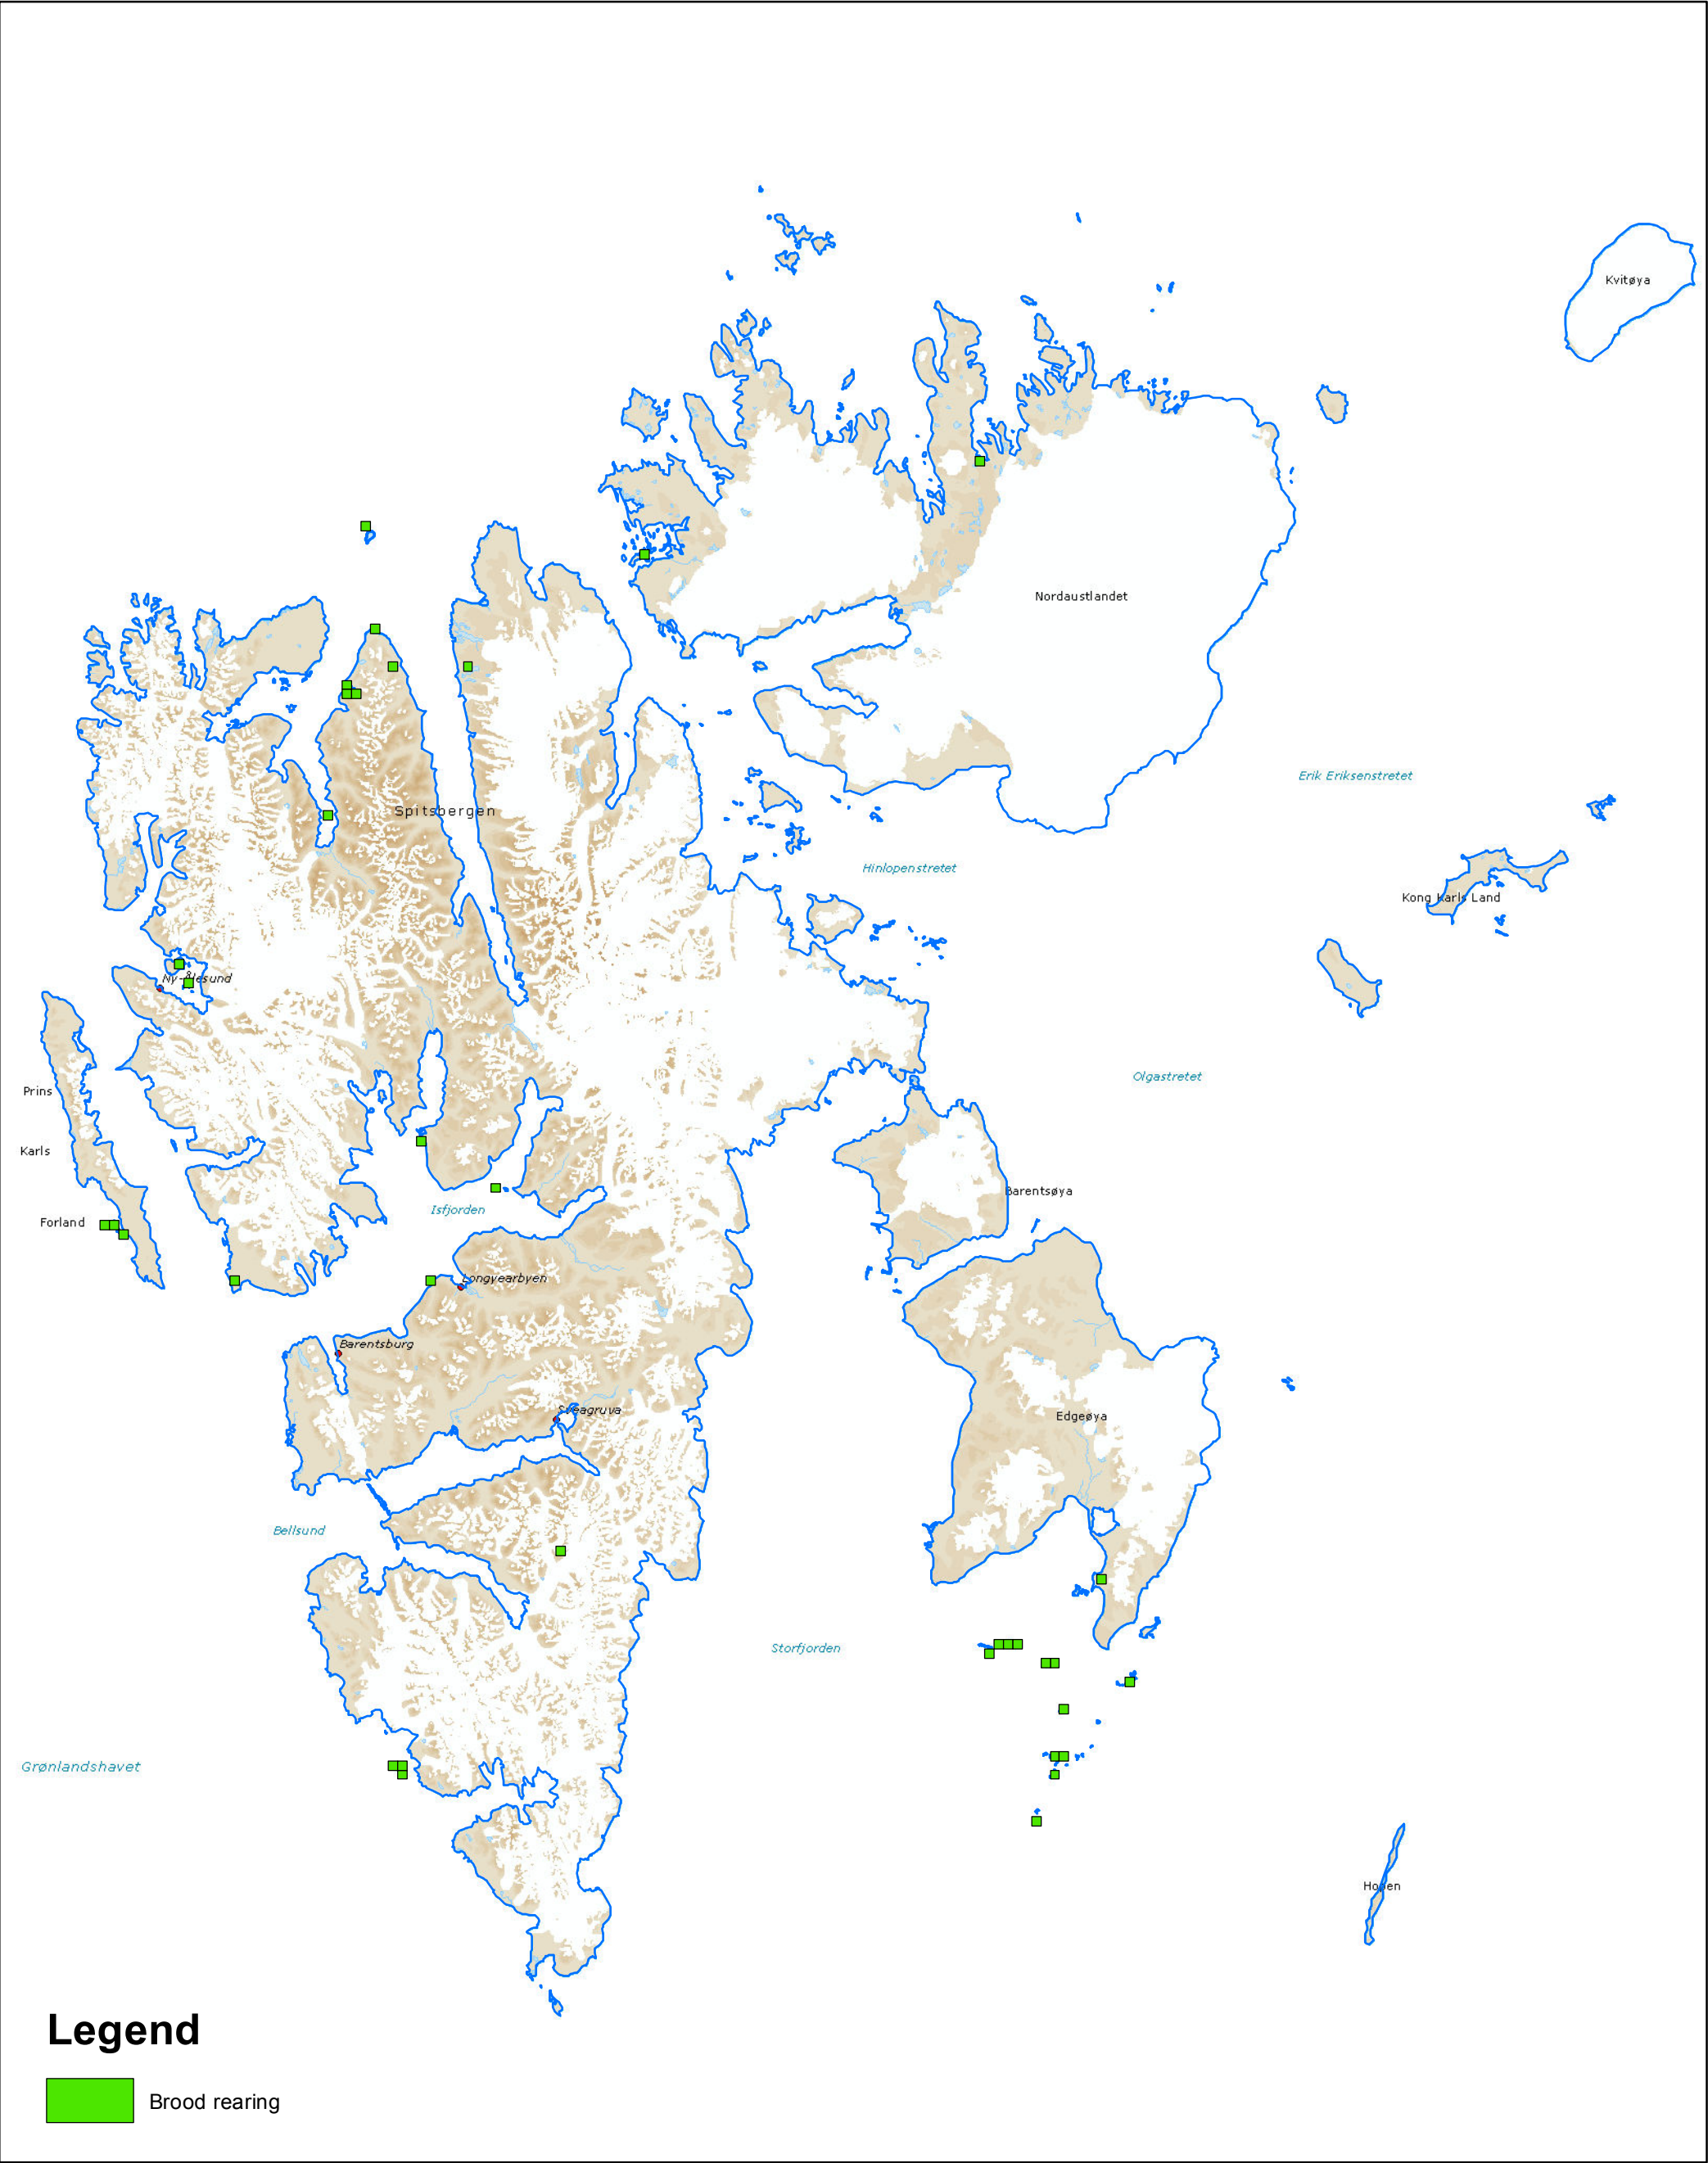

# Light-bellied brent geese (*Branta bernicla hrota*) Brood rearing

WGS84, UTM 33N

Base map:  
WMS Svalbard map S100 from the Norwegian Polar Institute  
Licensed from Digital Norway

100

Kilometers