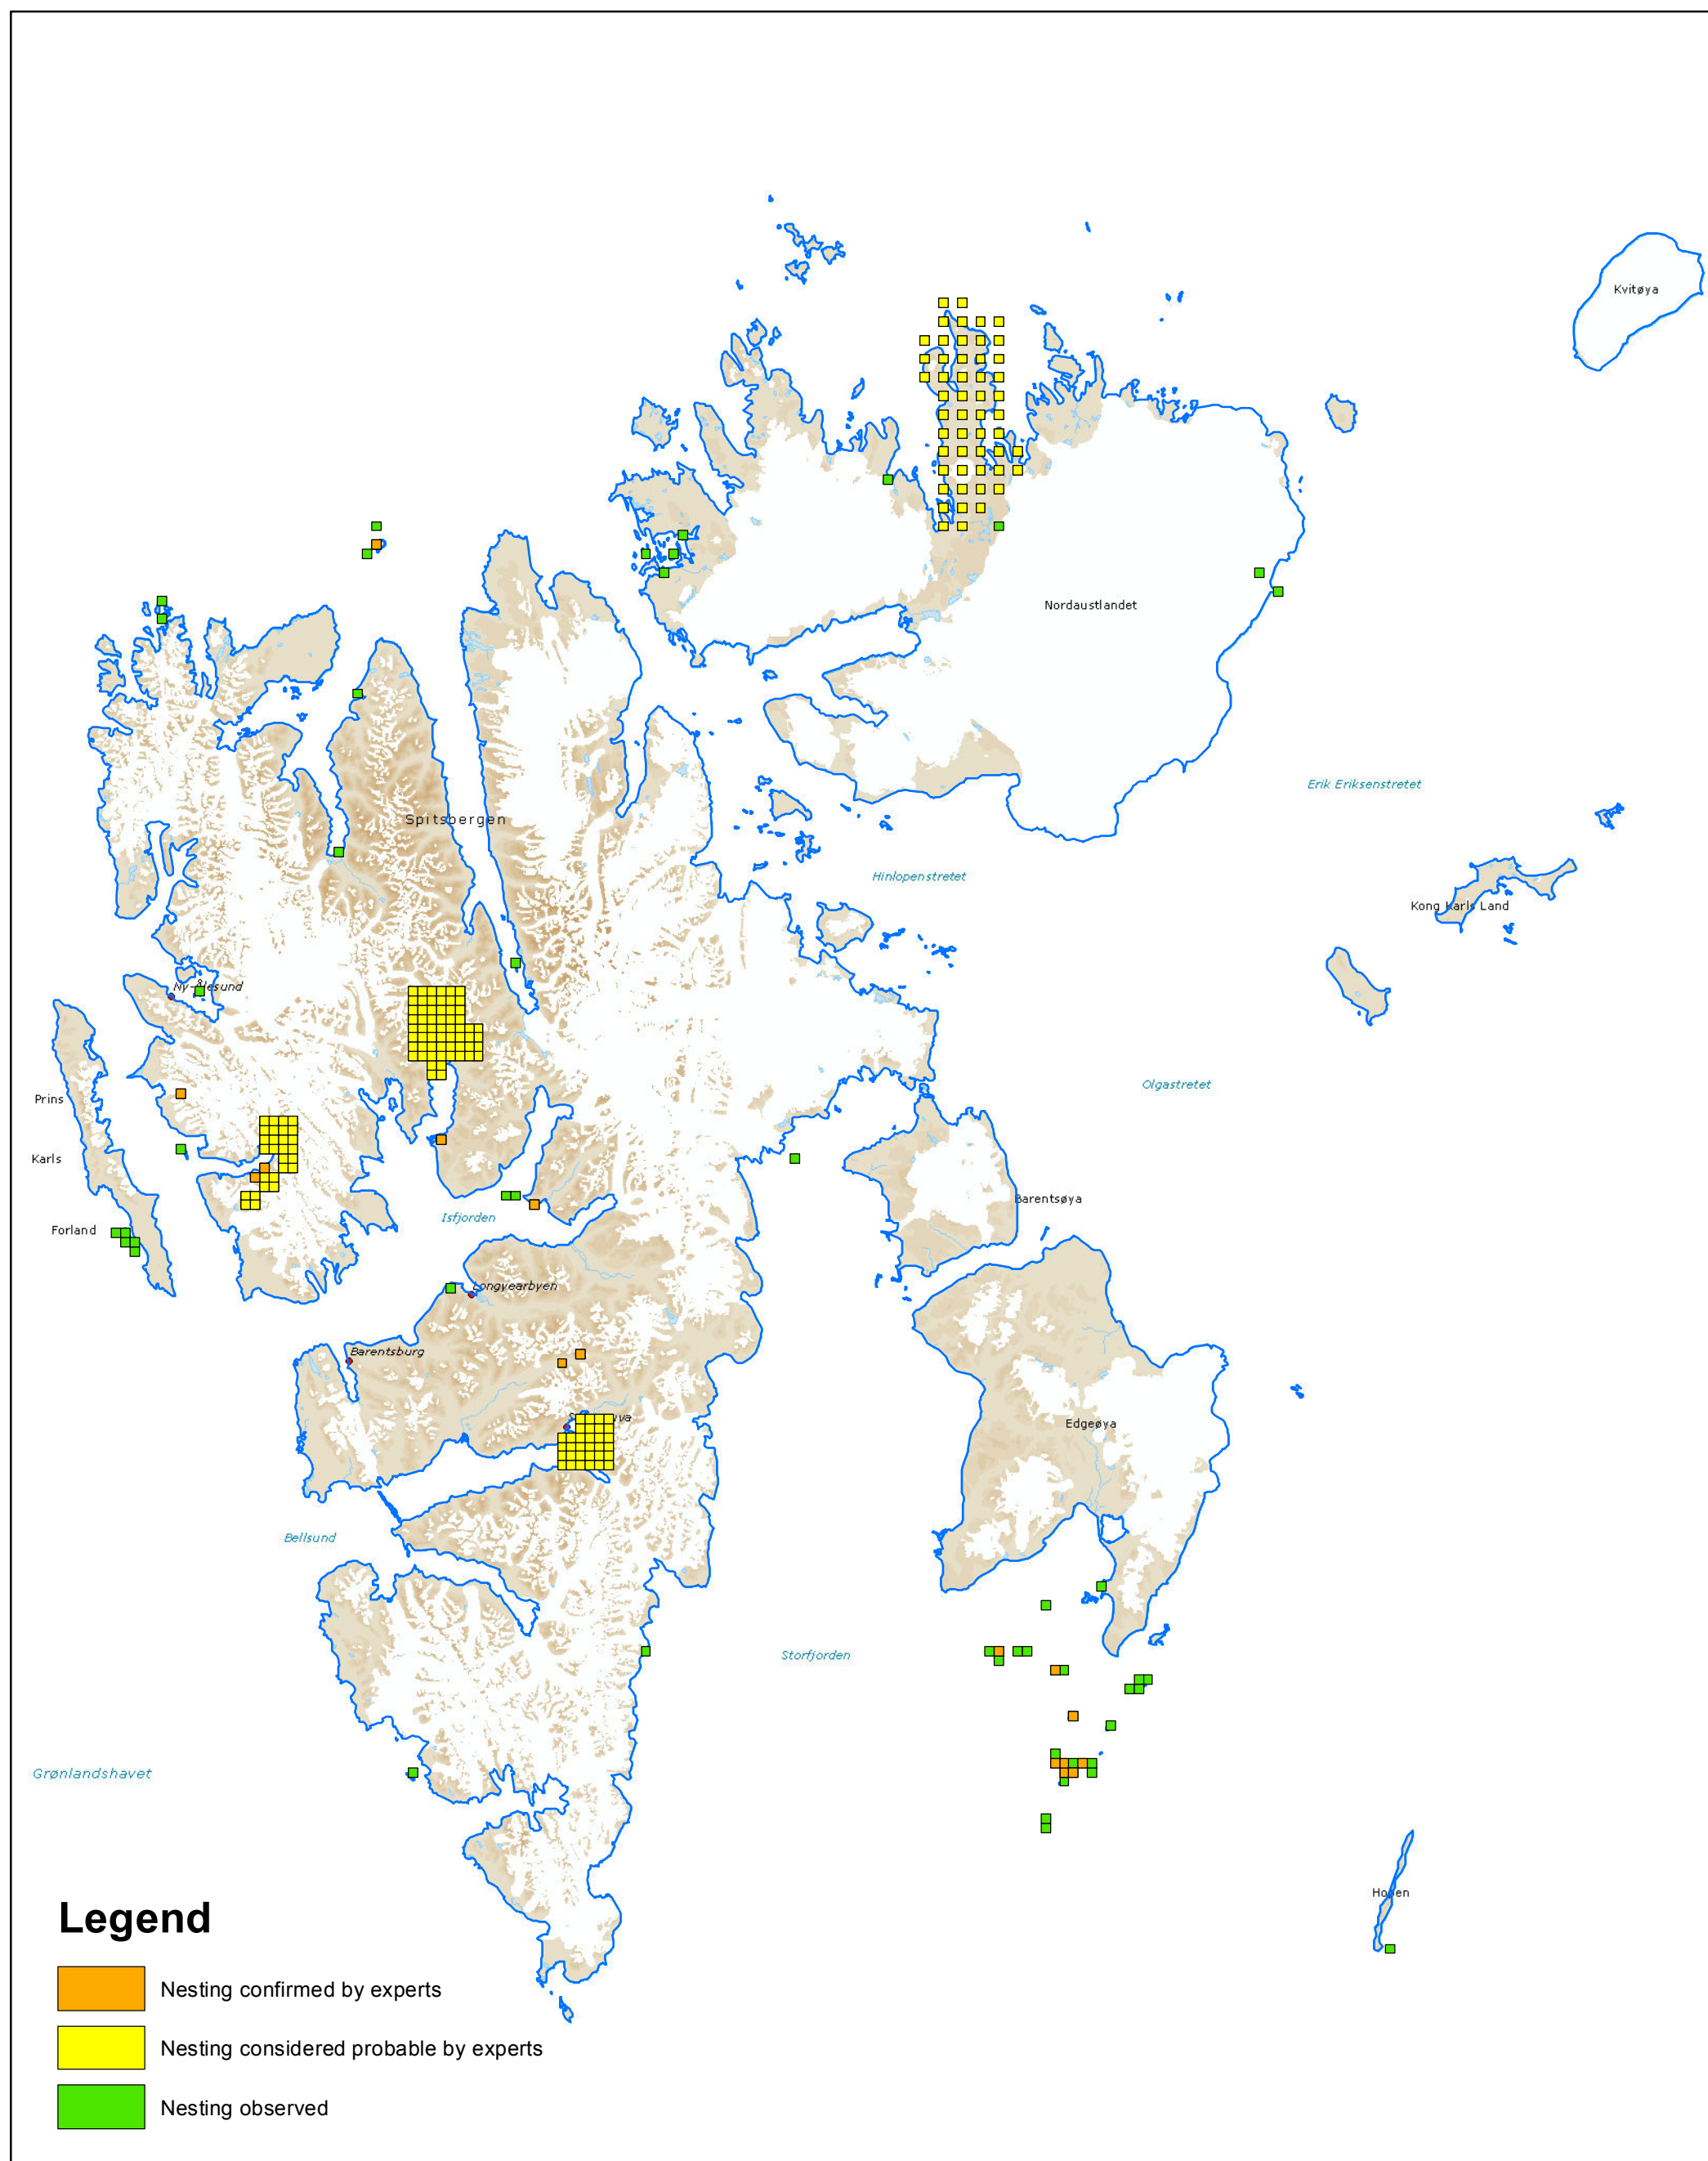

# Light-bellied brent geese (*Branta bernicla hrota*) Nesting observations

WGS84, UTM 33N

Base map:  
WMS Svalbard map S100 from the Norwegian Polar Institute  
Licensed from Digital Norway

100

Kilometers