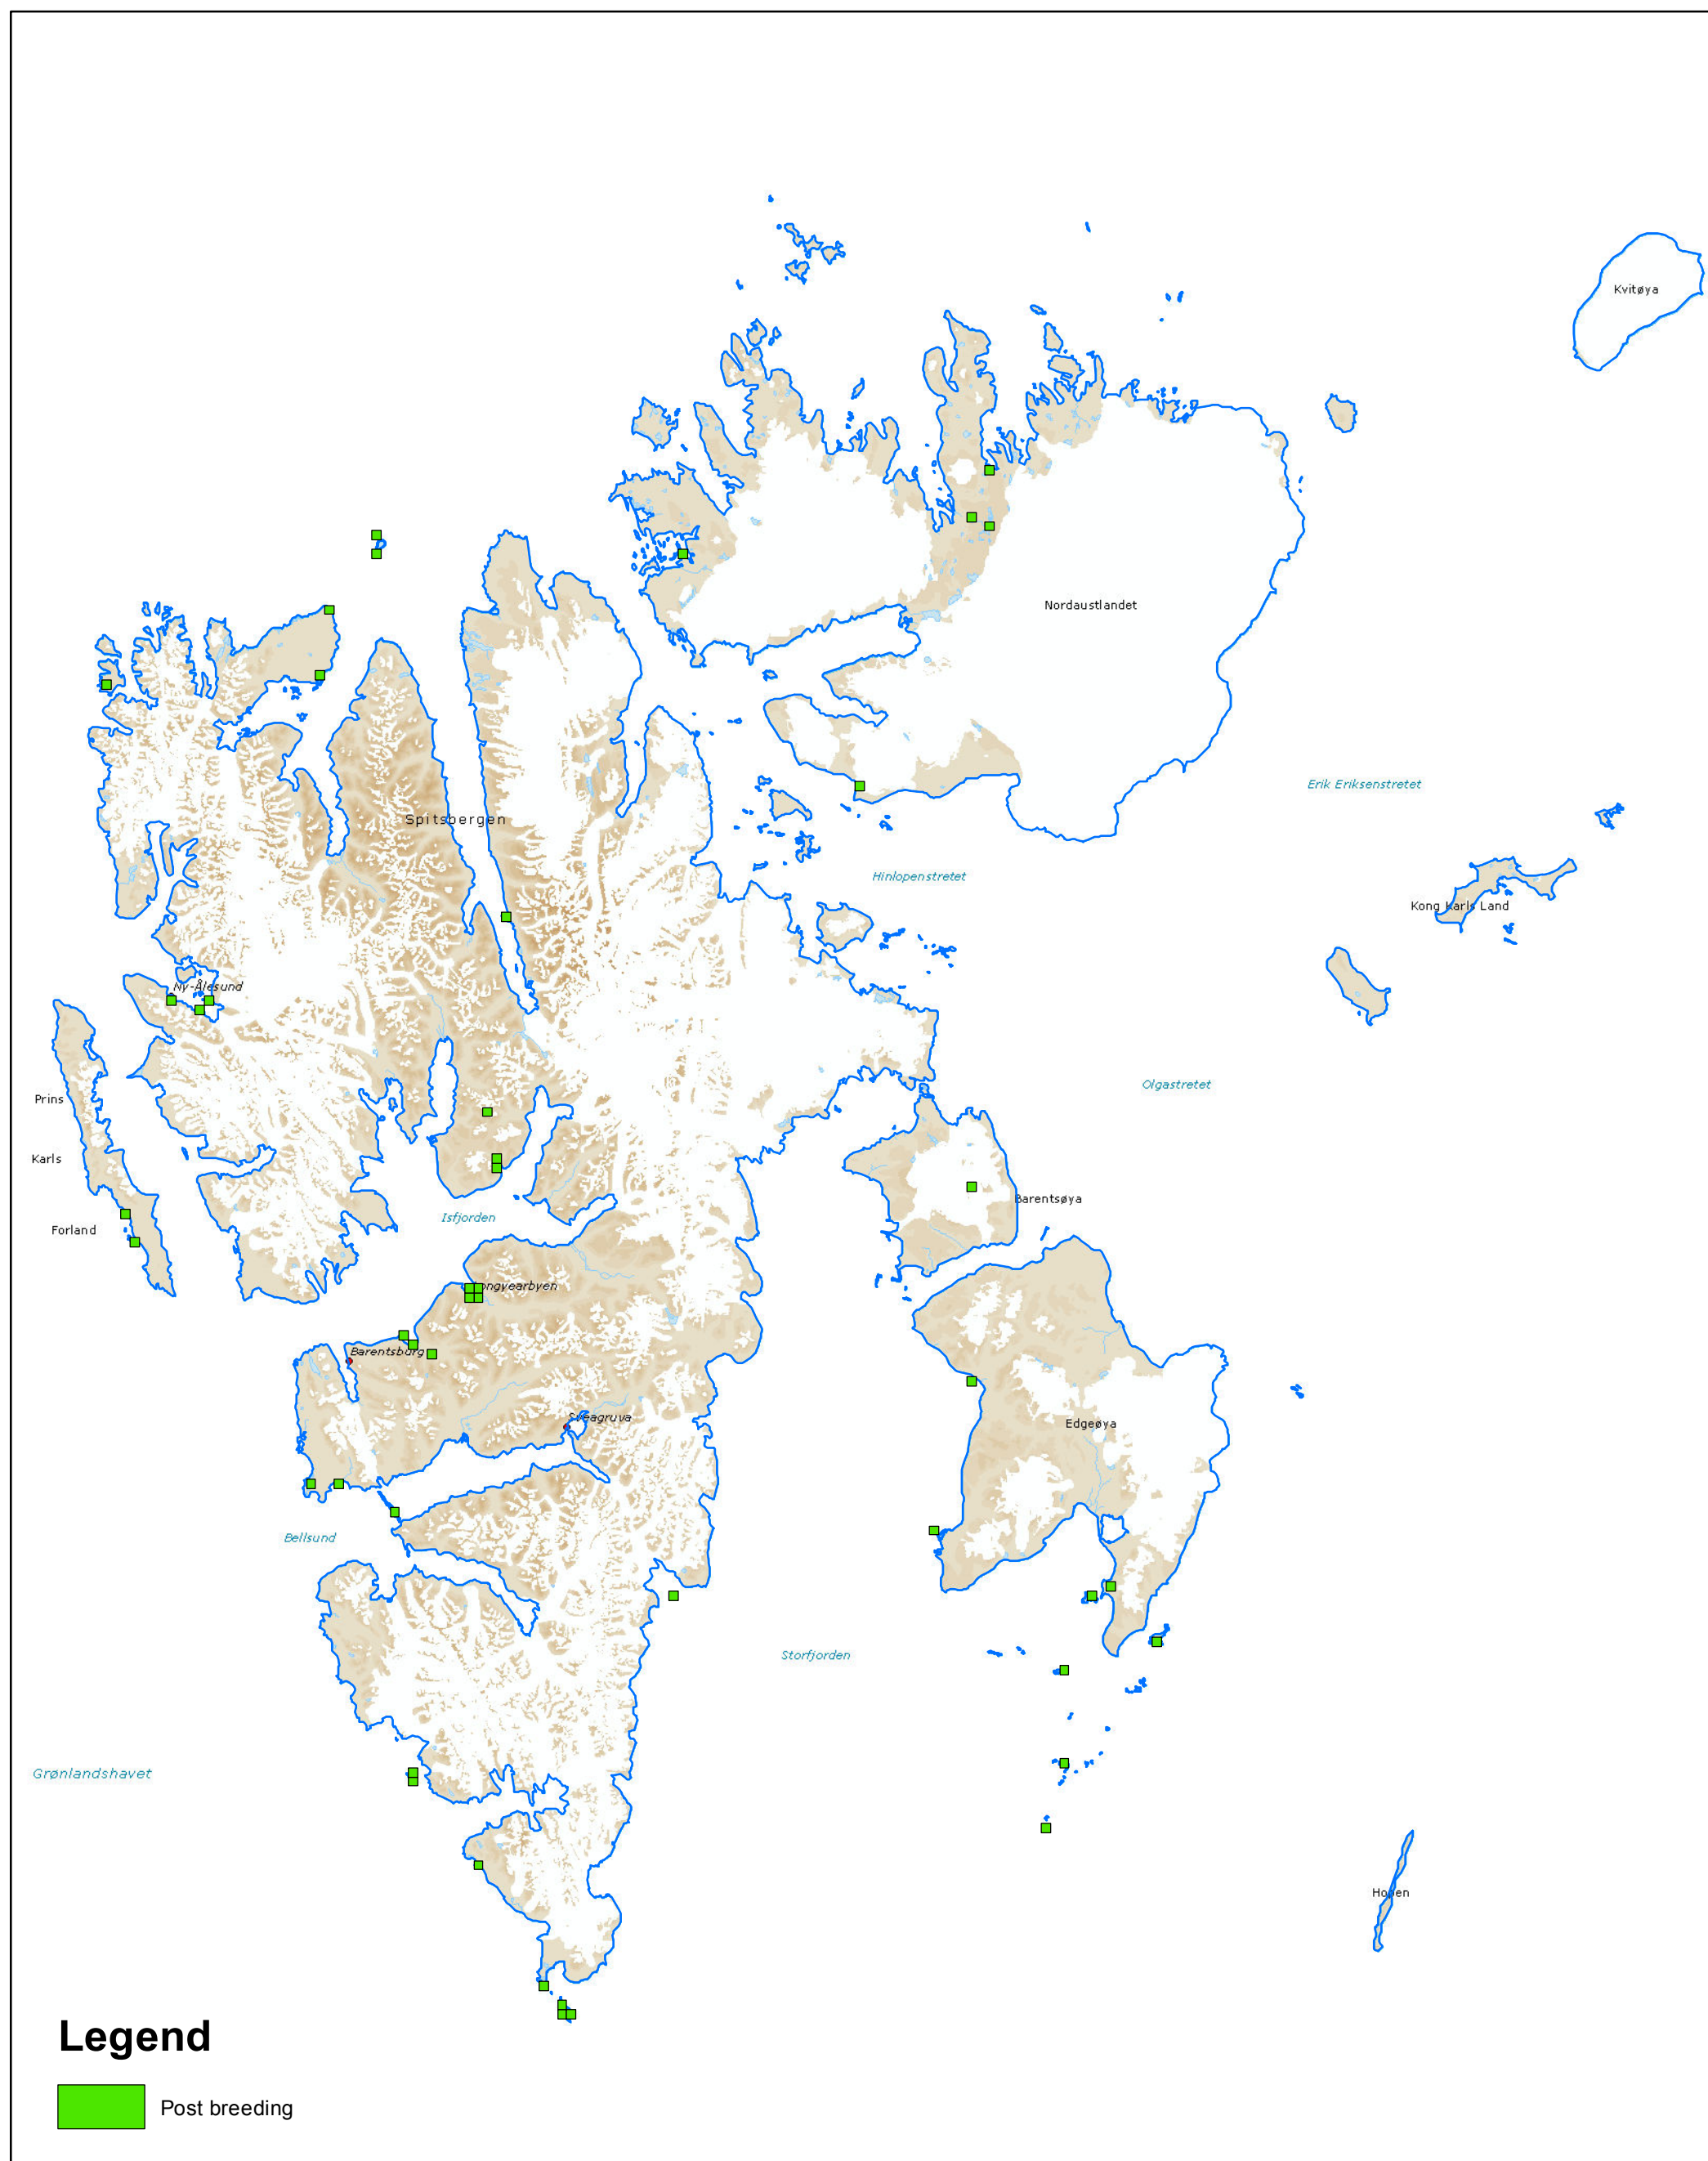

# Light-bellied brent geese (*Branta bernicla hrota*) Post breeding observations

WGS84, UTM 33N

Base map:  
WMS Svalbard map S100 from the Norwegian Polar Institute  
Licensed from Digital Norway

100

Kilometers