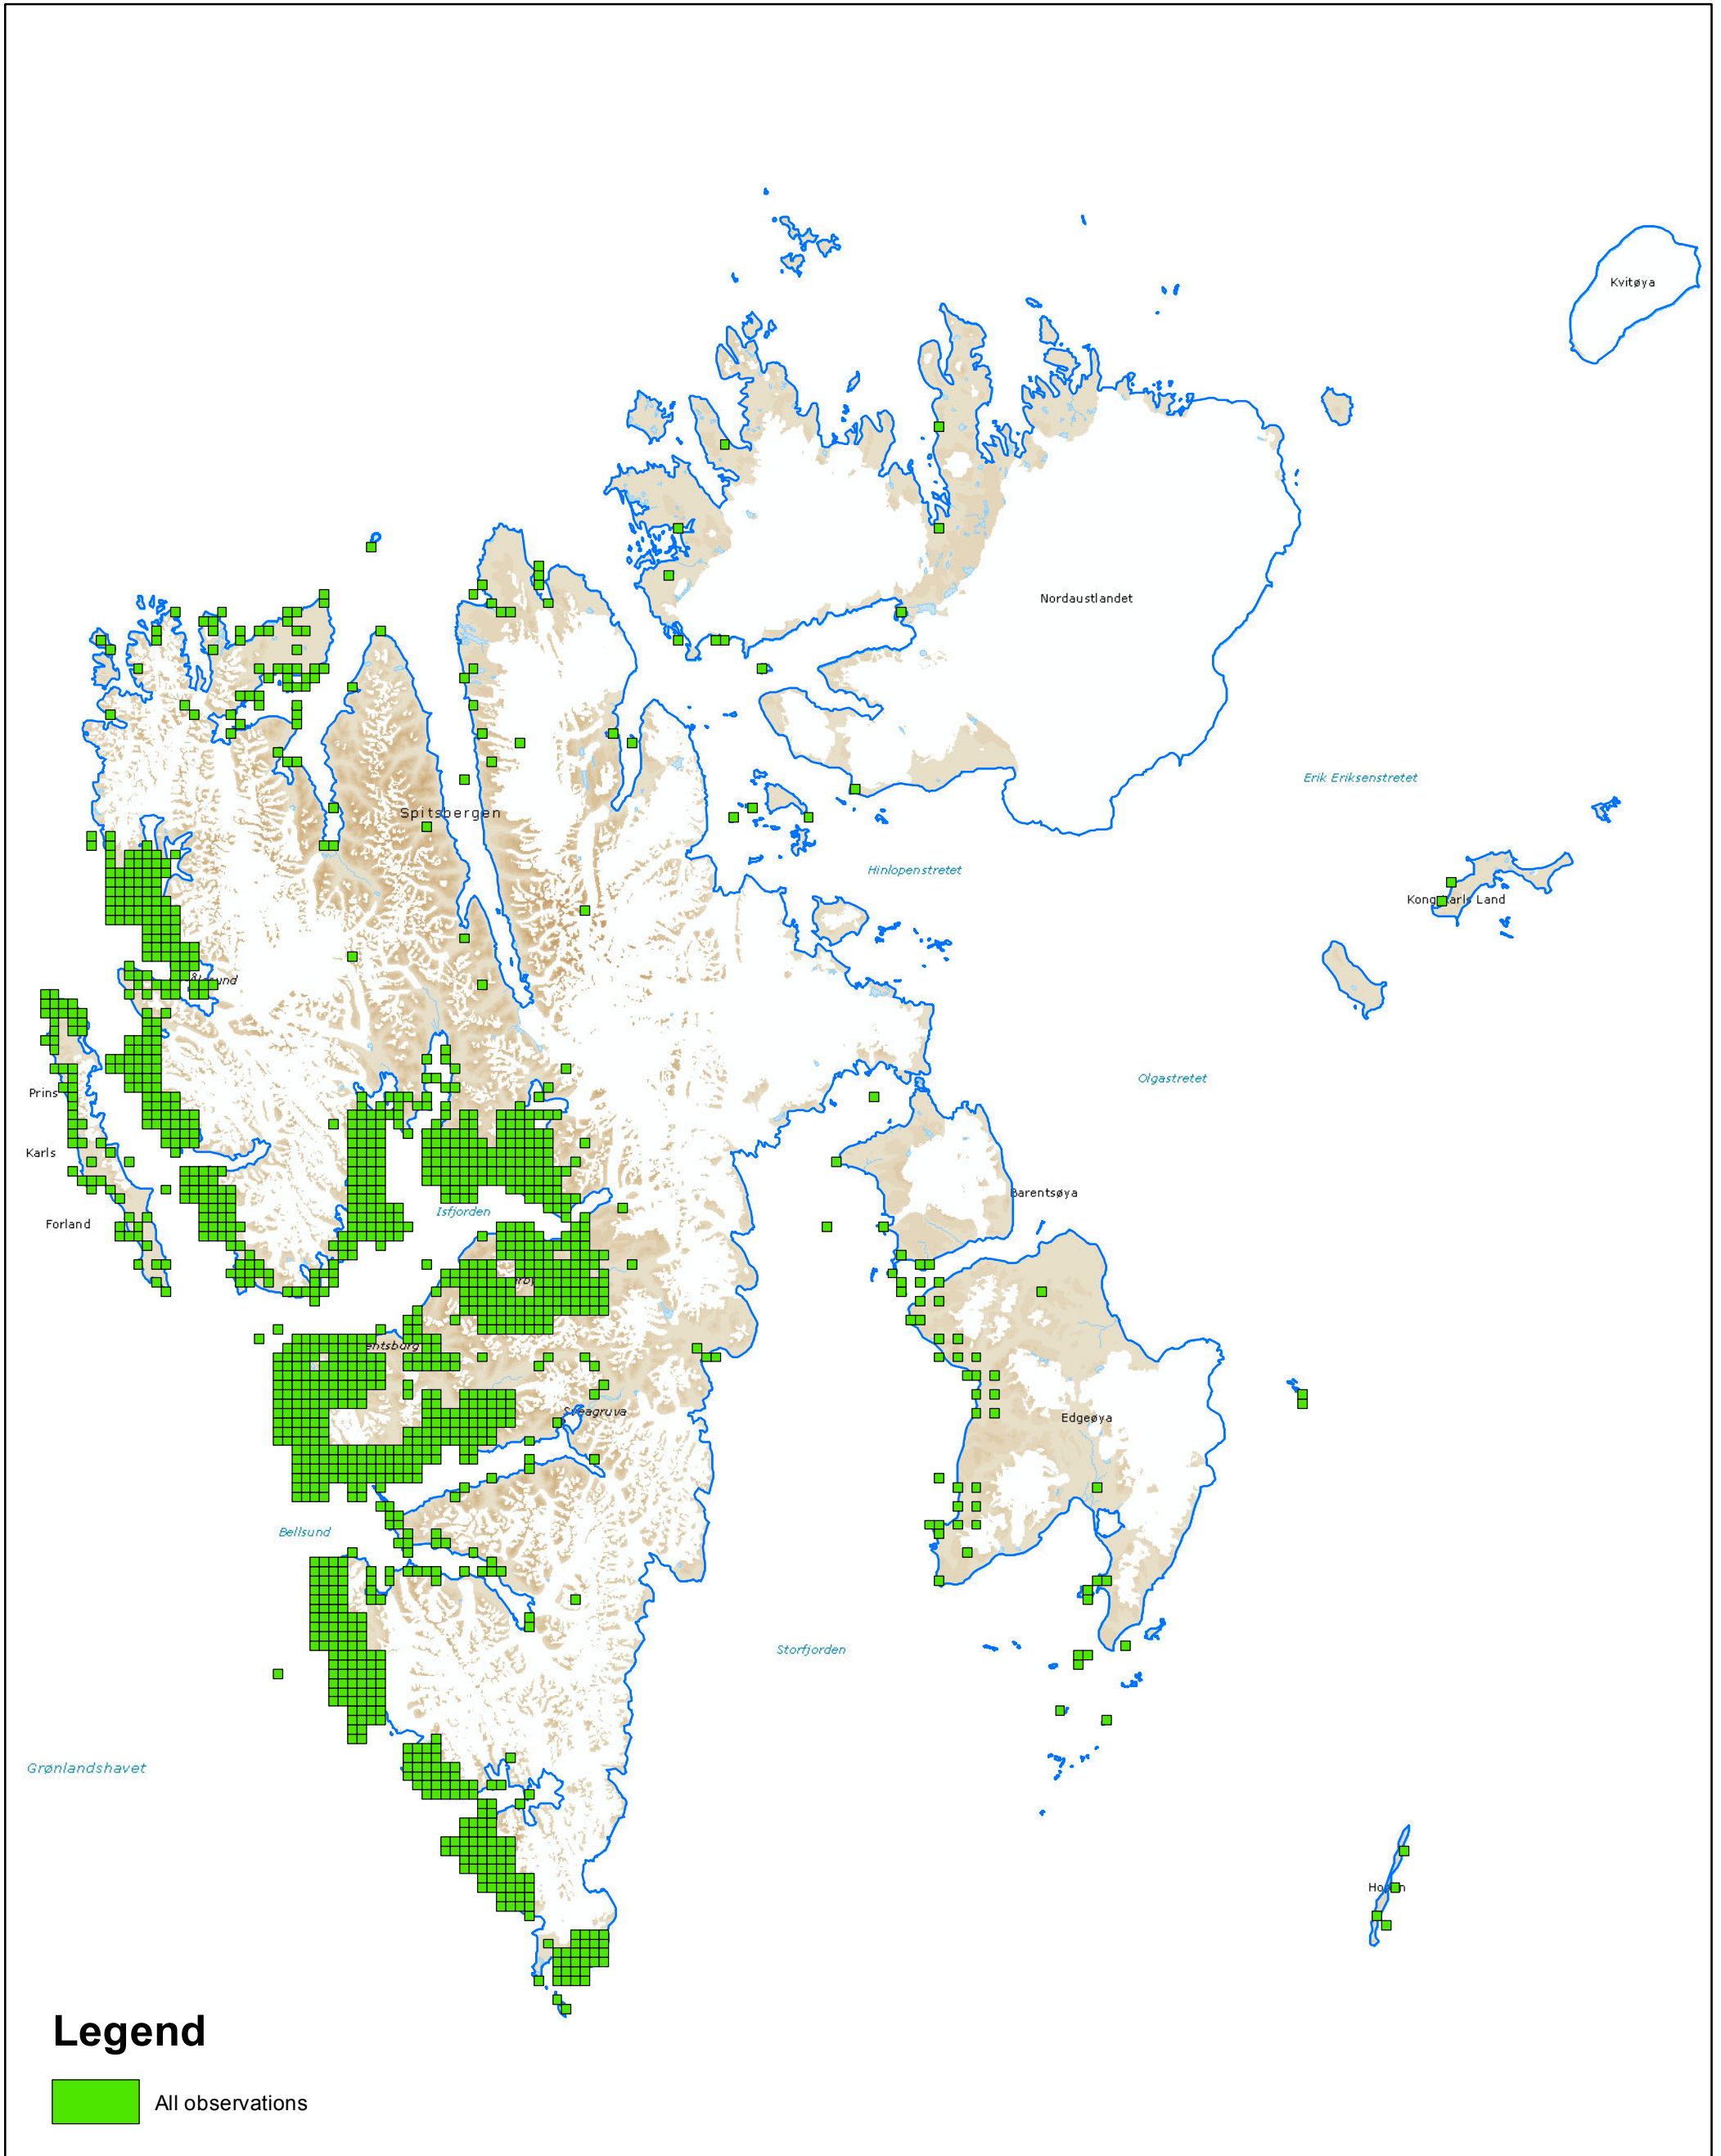

Pink-footed geese (*Anser brachyrhynchus*)

All observations

WGS84, UTM 33N

Base map:
WMS Svalbard map S100 from the Norwegian Polar Institute
Licensed from Digital Norway

100

Kilometers