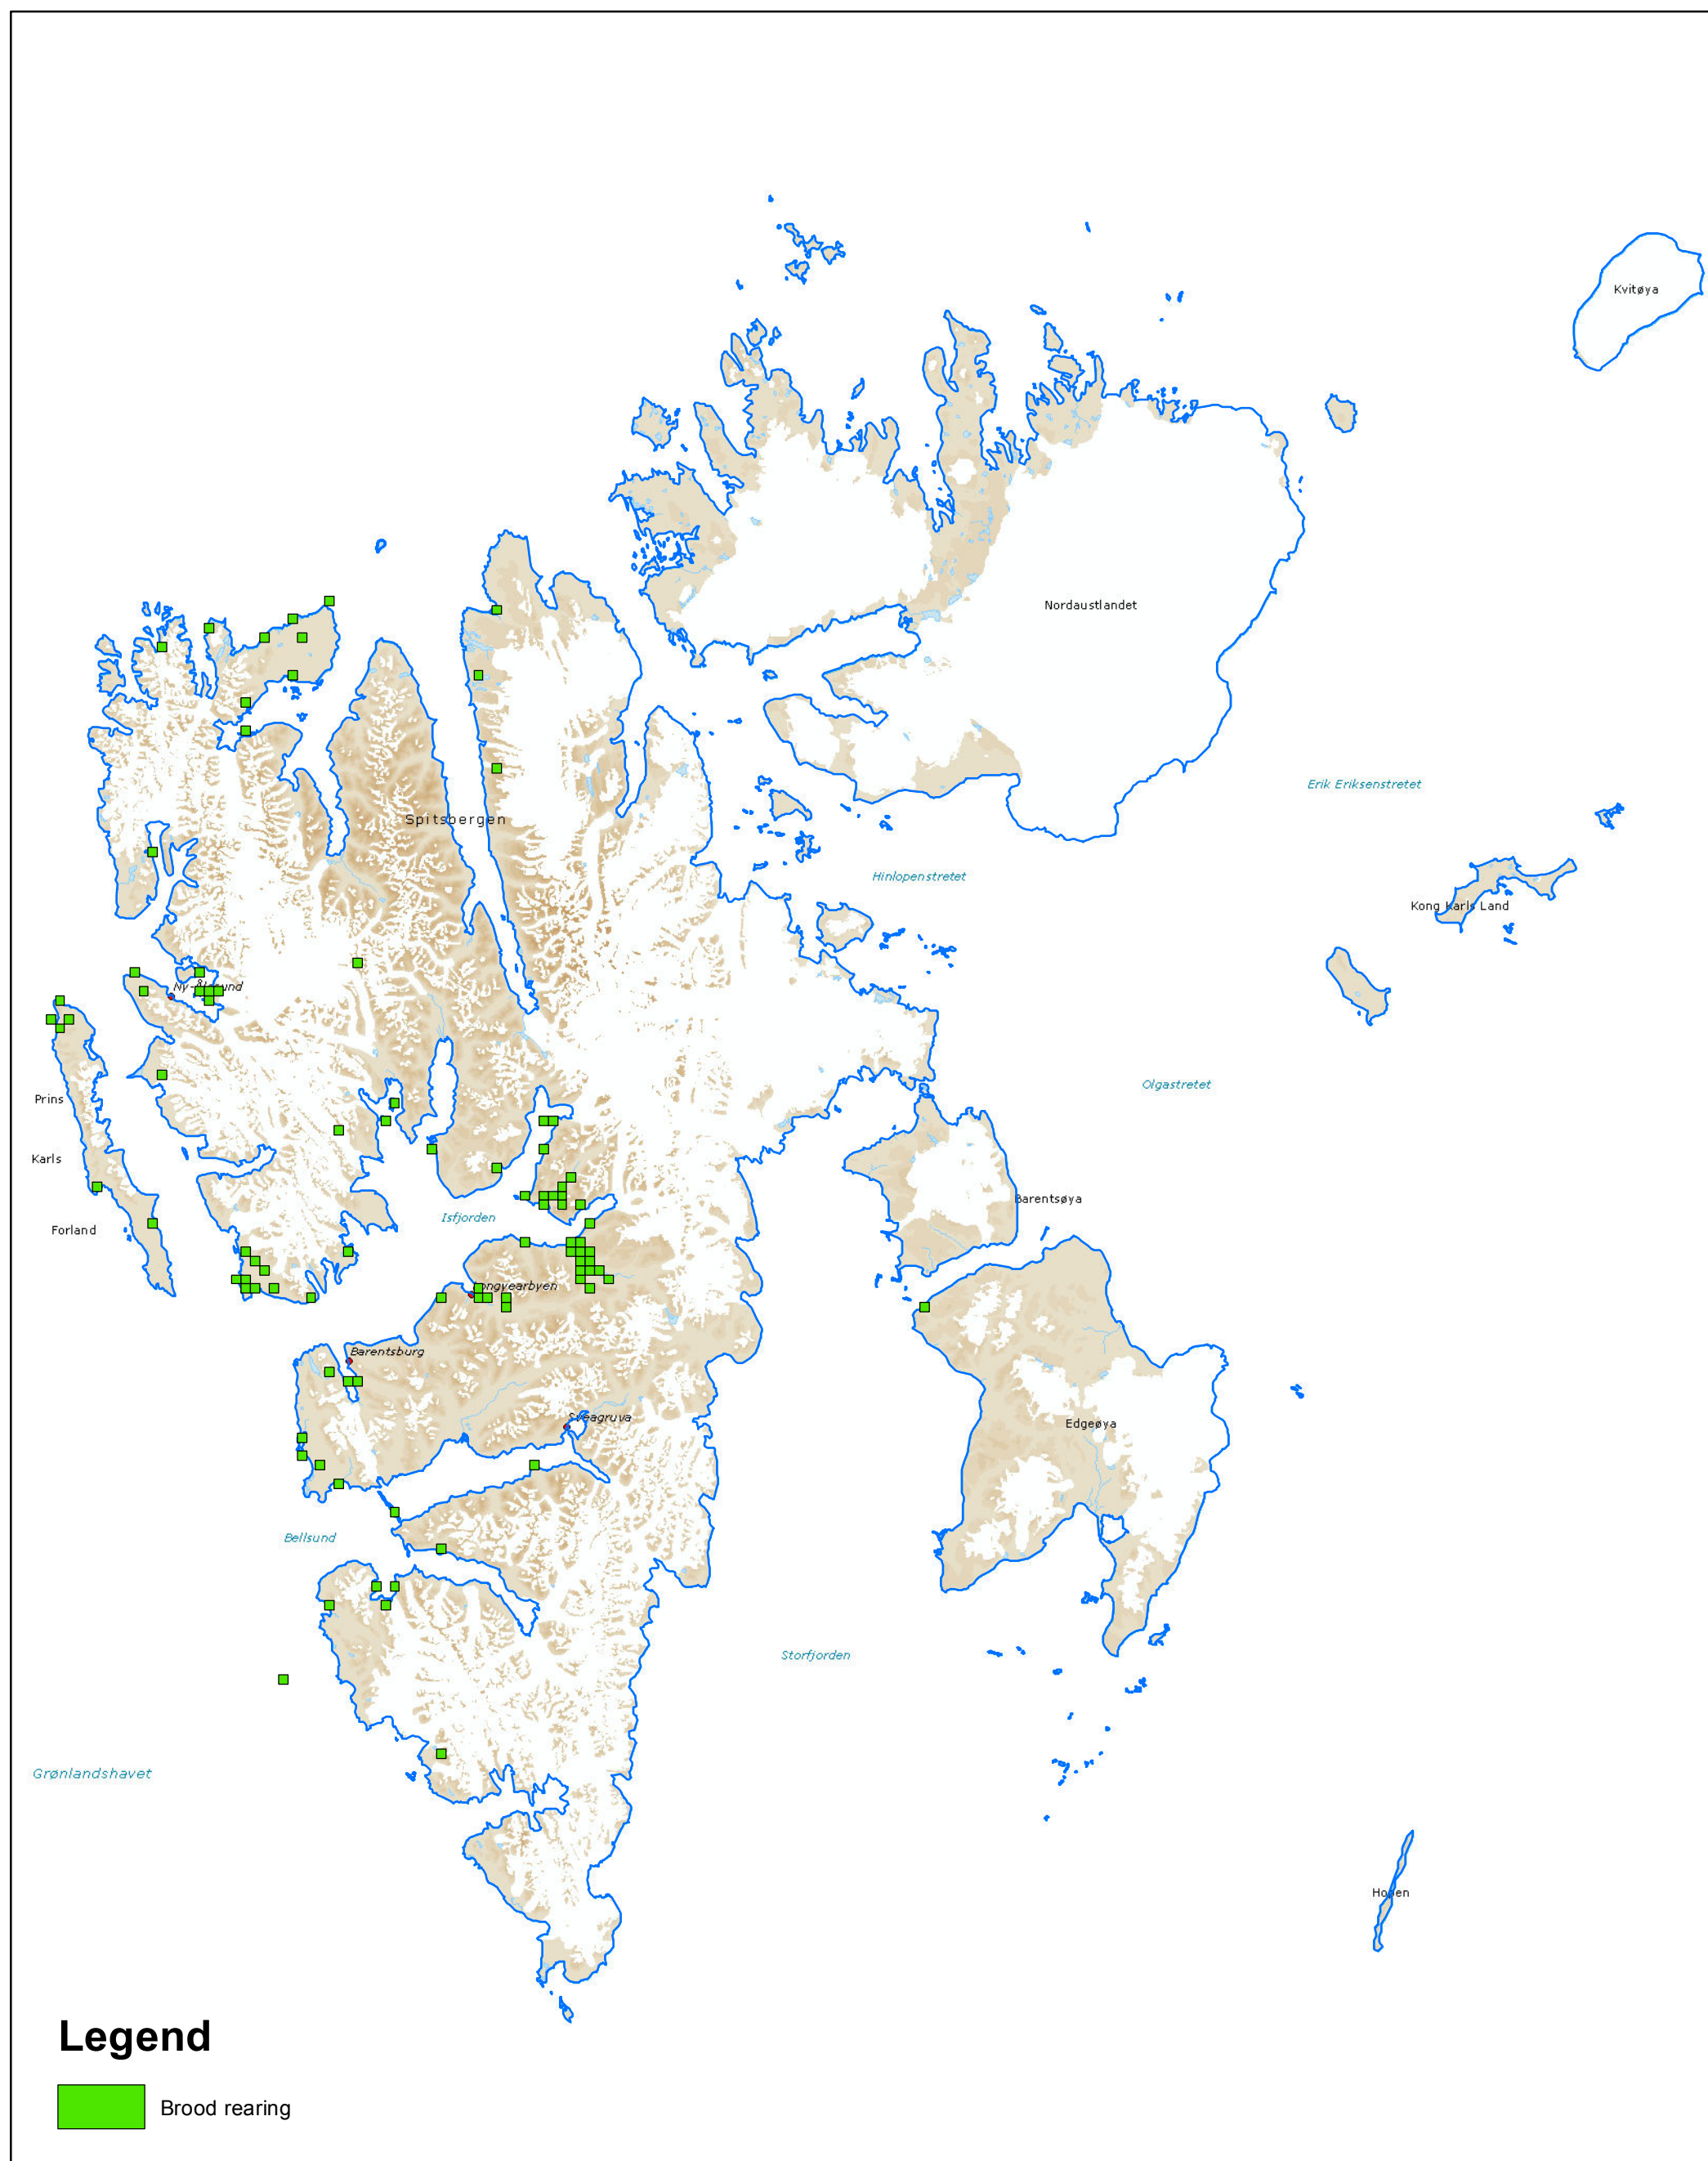

Pink-footed geese (*Anser brachyrhynchus*) Brood rearing

WGS84, UTM 33N

Base map:
WMS Svalbard map S100 from the Norwegian Polar Institute
Licensed from Digital Norway

100

Kilometers