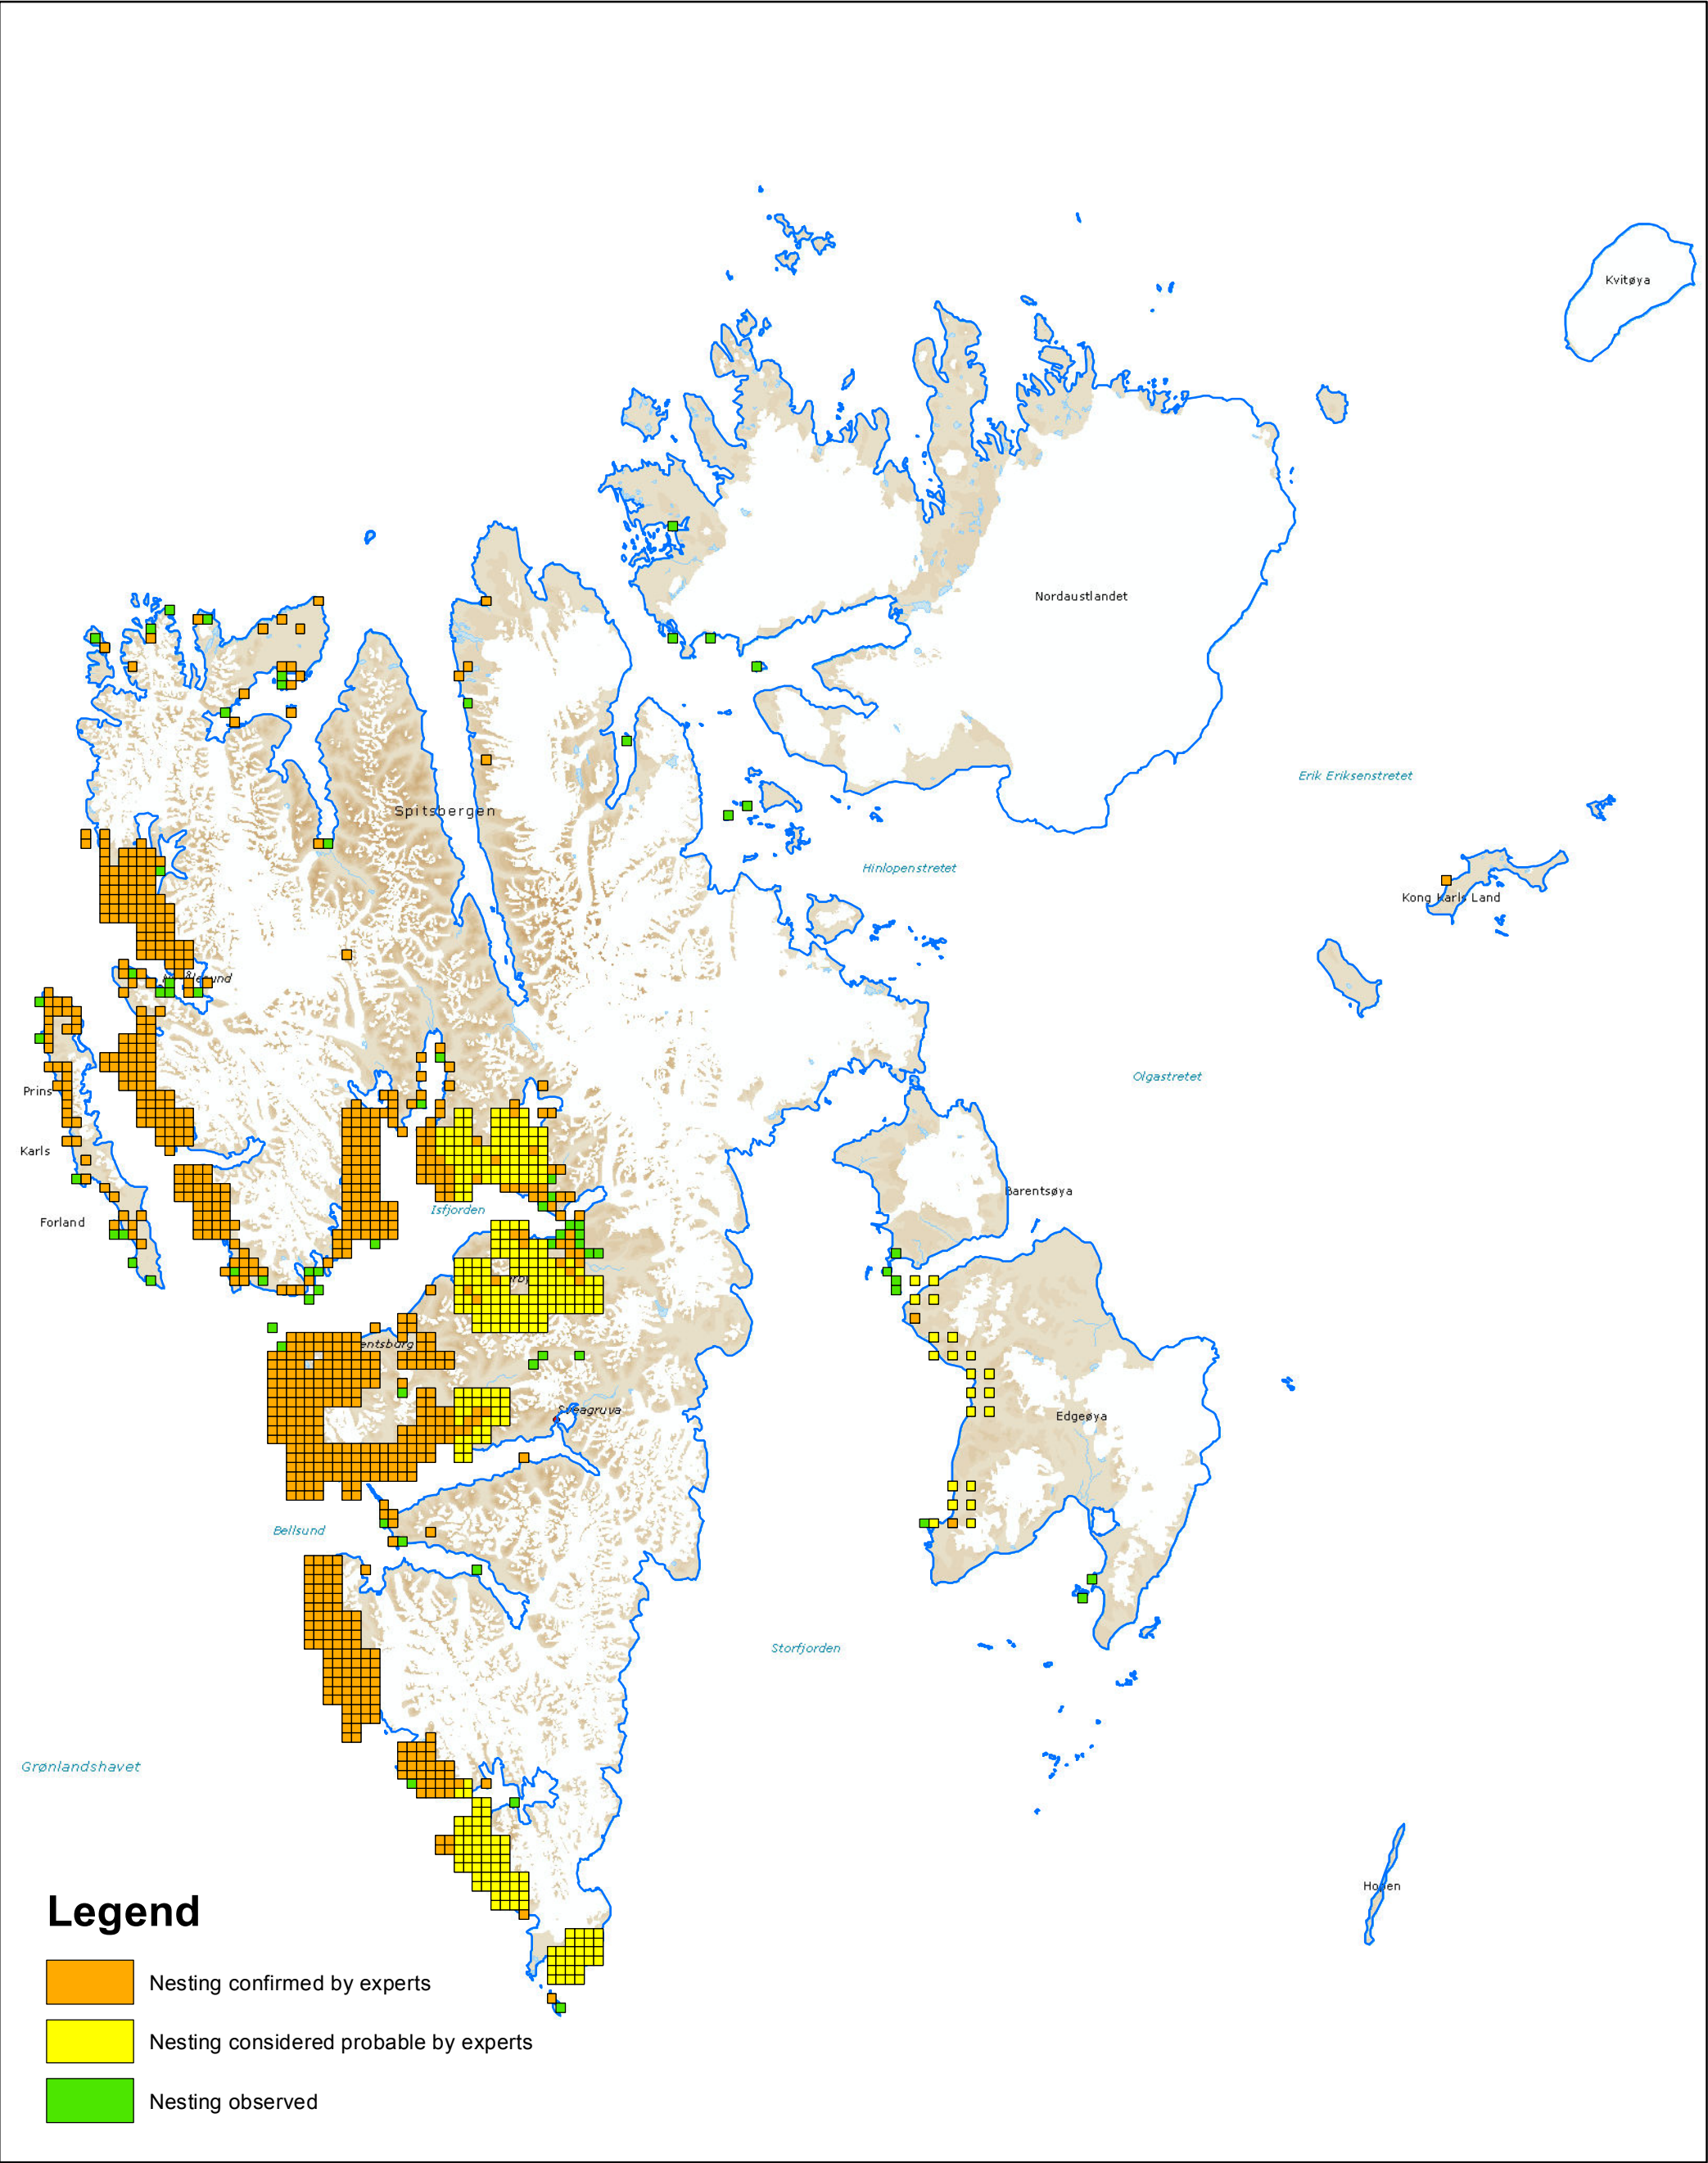

Pink-footed geese (*Anser brachyrhynchus*) Nesting

WGS84, UTM 33N

Base map:
WMS Svalbard map S100 from the Norwegian Polar Institute
Licensed from Digital Norway

100

Kilometers